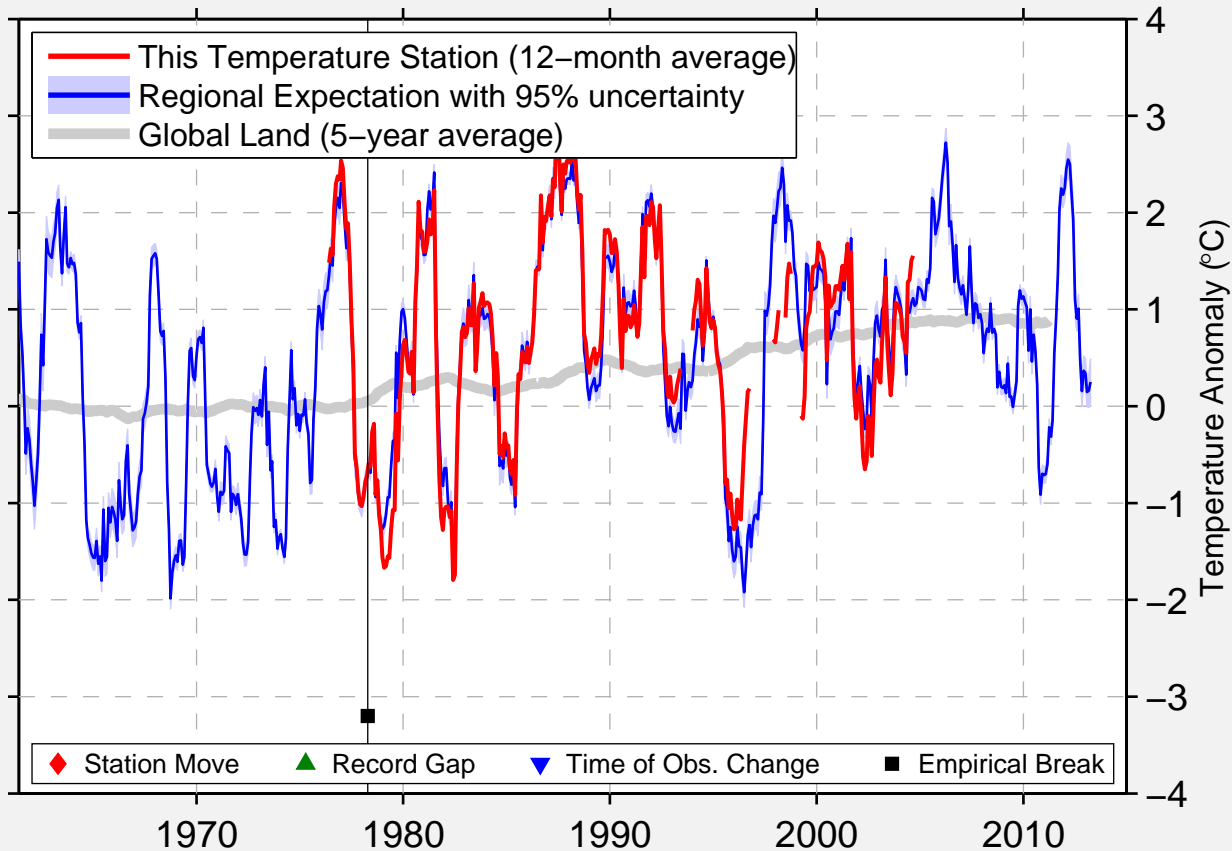

# GWYNNE

52.950 N, 113.180 W (Canada)

Data Quality Controlled and Aligned at Breakpoints

Berkeley Earth