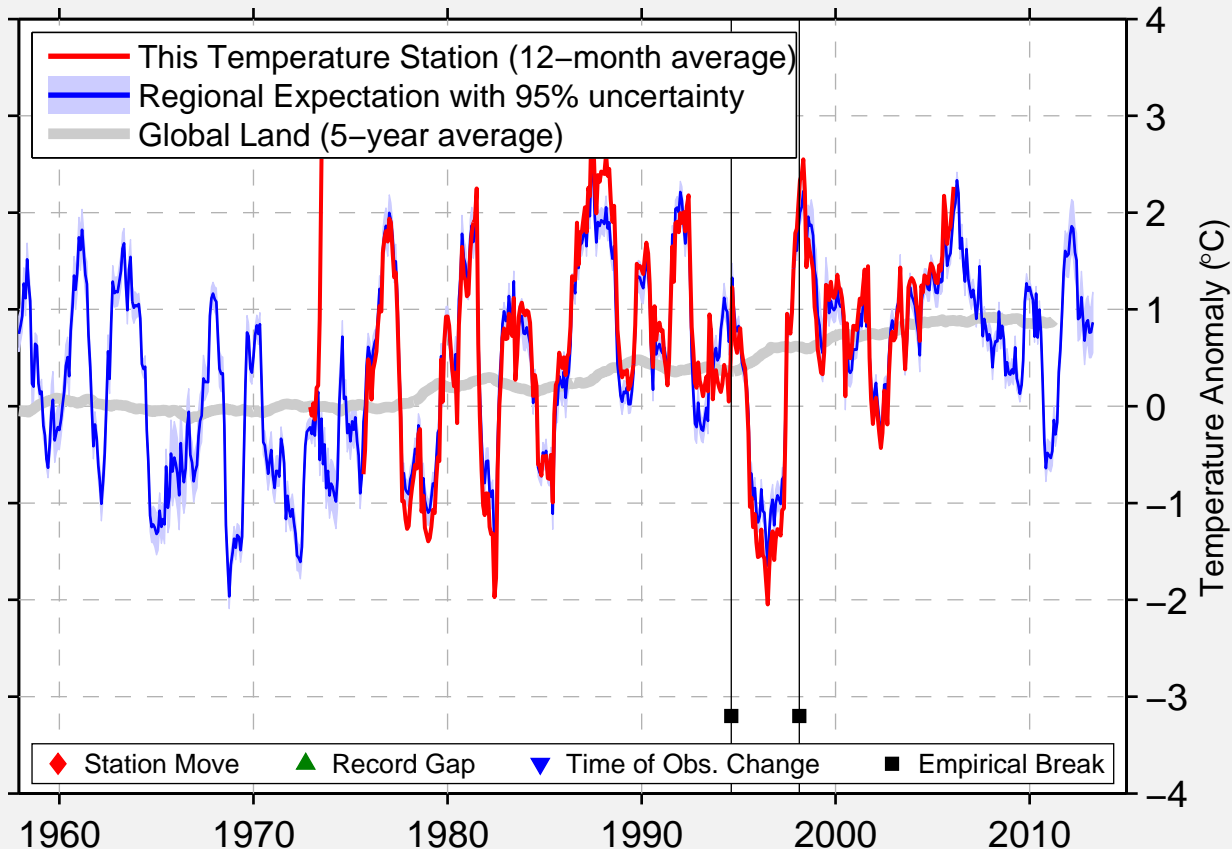

# WINFIELD

52.950 N, 114.580 W (Canada)

Data Quality Controlled and Aligned at Breakpoints

Berkeley Earth