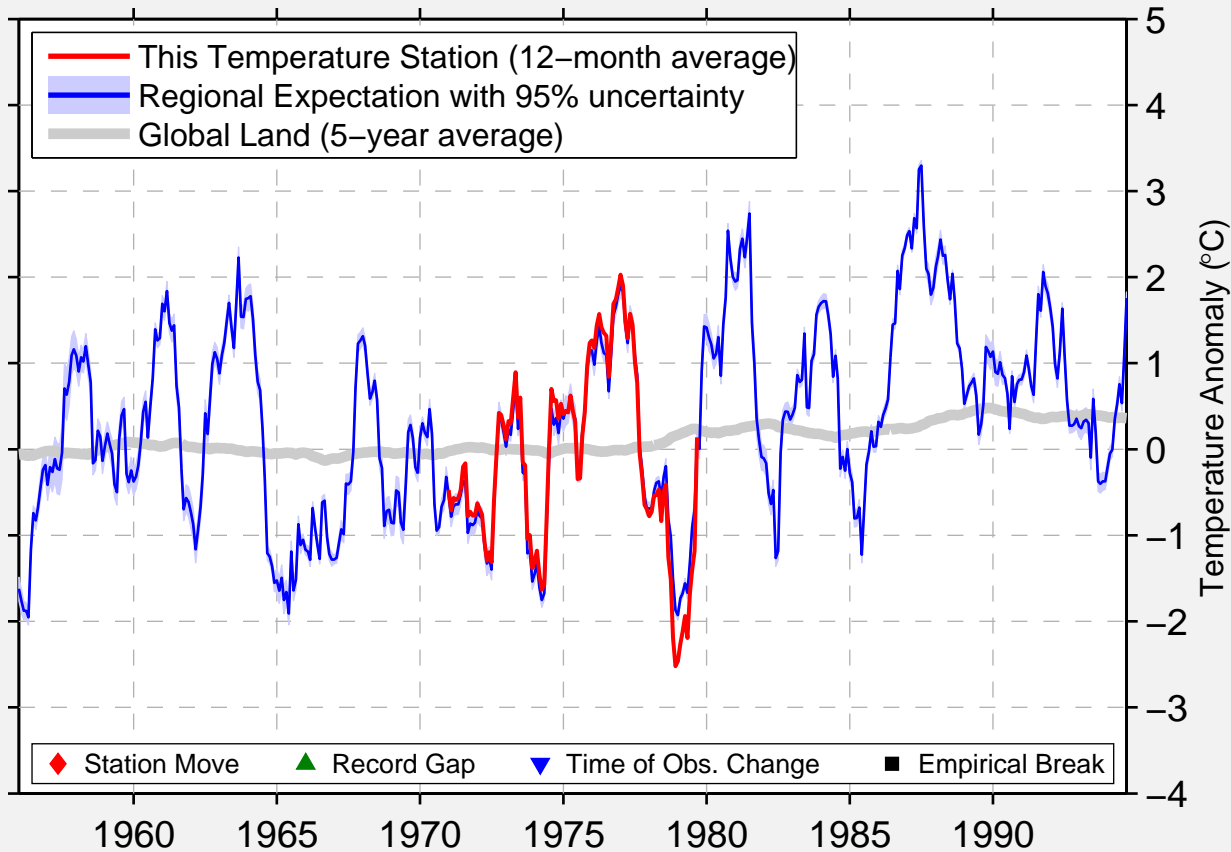

# ST LOUIS

52.920 N, 105.800 W (Canada)

Data Quality Controlled and Aligned at Breakpoints

Berkeley Earth