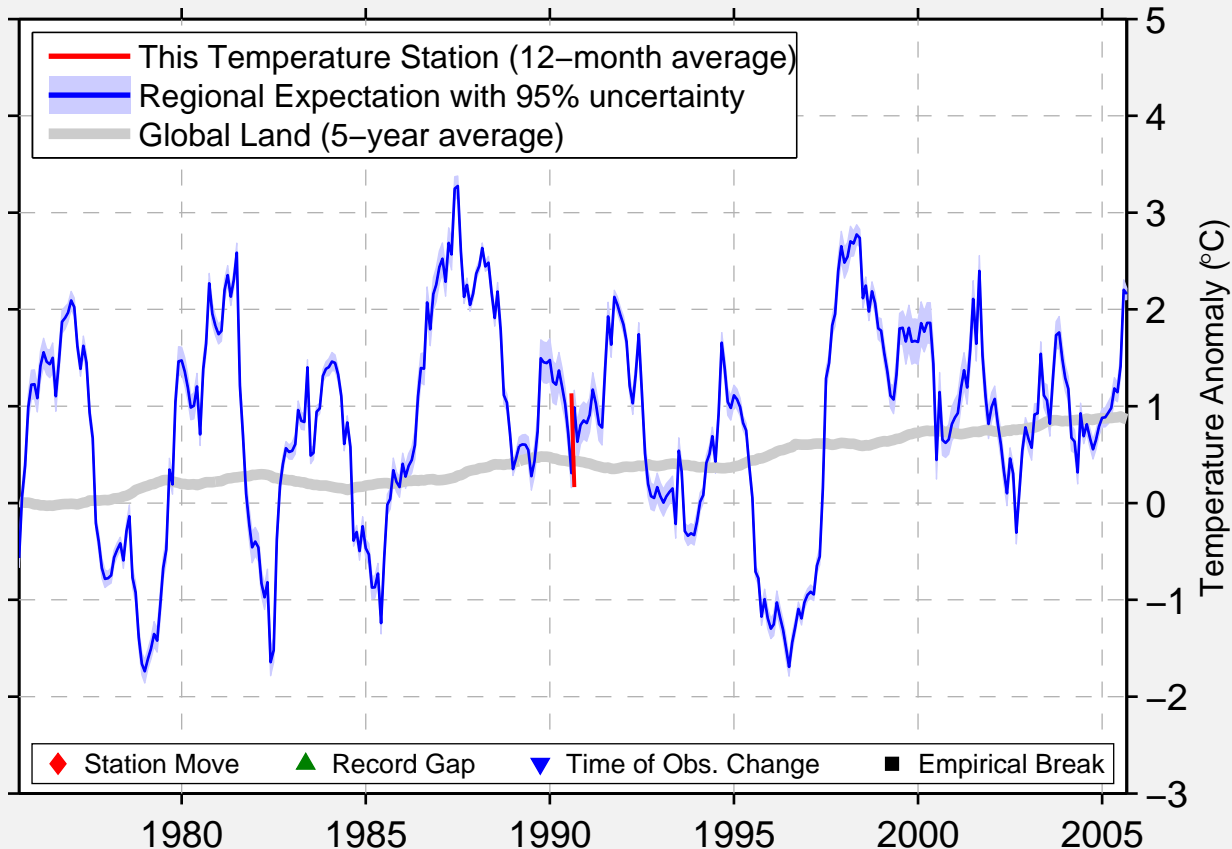

# MARCELIN

52.920 N, 106.800 W (Canada)

Data Quality Controlled and Aligned at Breakpoints

Berkeley Earth