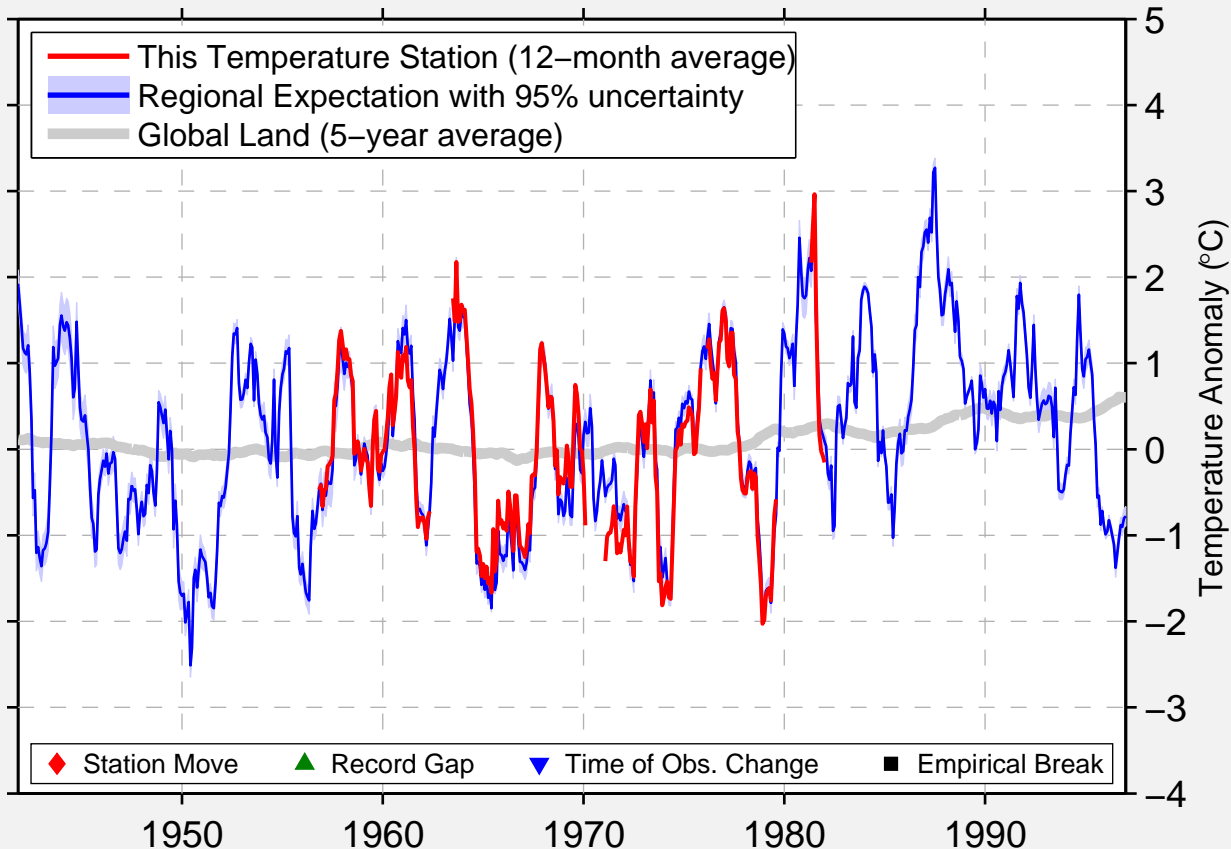

PRAIRIE RIVER

52.870 N, 102.980 W (Canada)

Data Quality Controlled and Aligned at Breakpoints

Berkeley Earth