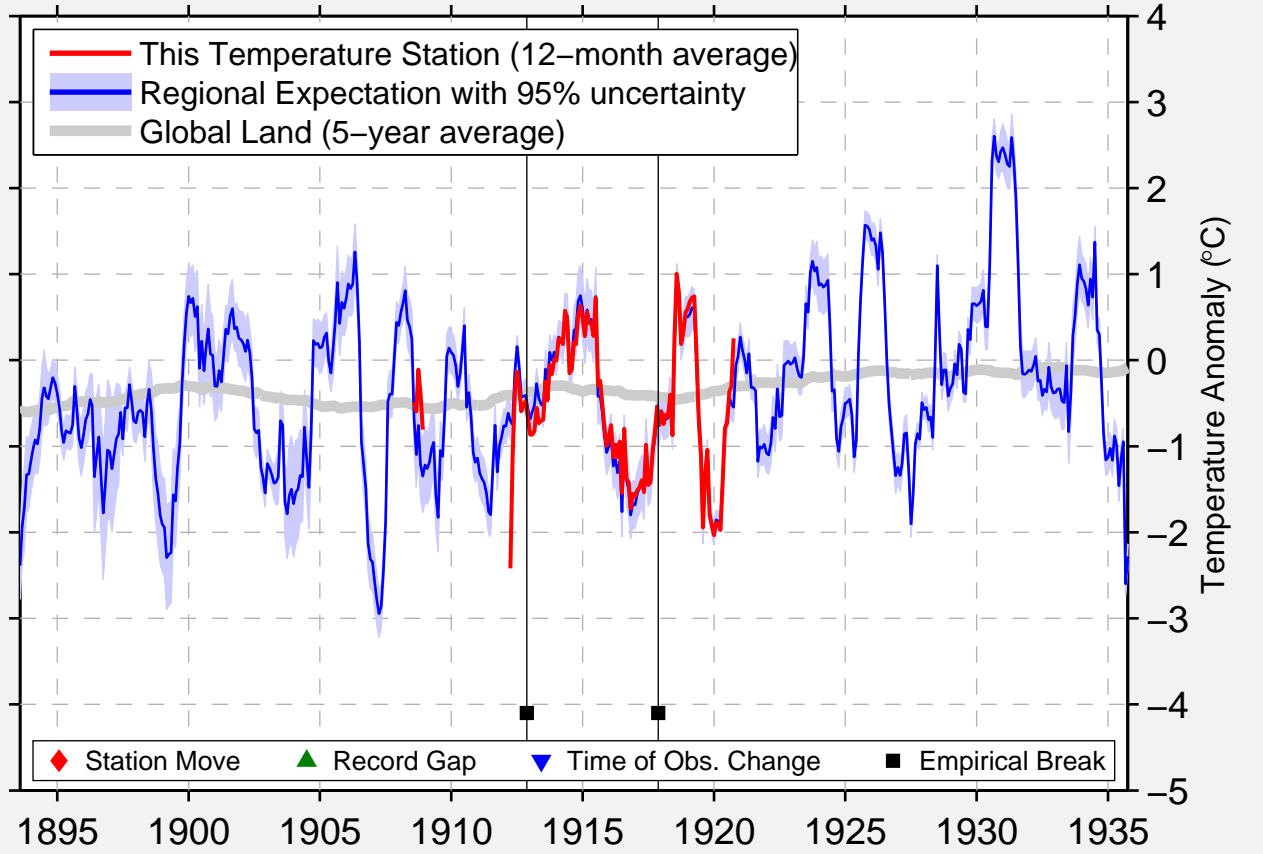

DAYSLAND

52.870 N, 112.280 W (Canada)

Data Quality Controlled and Aligned at Breakpoints

Berkeley Earth