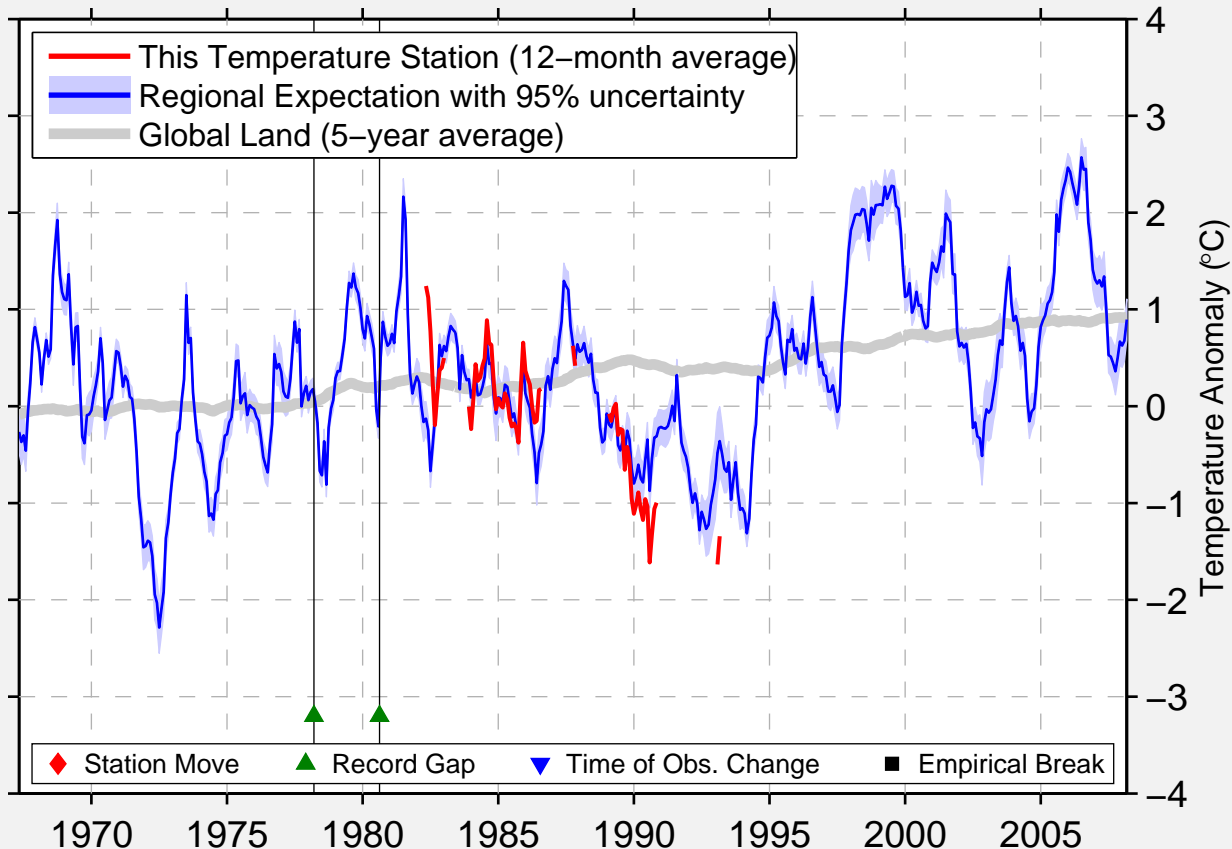

FERMONT

52.800 N, 67.080 W (Canada)

Data Quality Controlled and Aligned at Breakpoints

Berkeley Earth