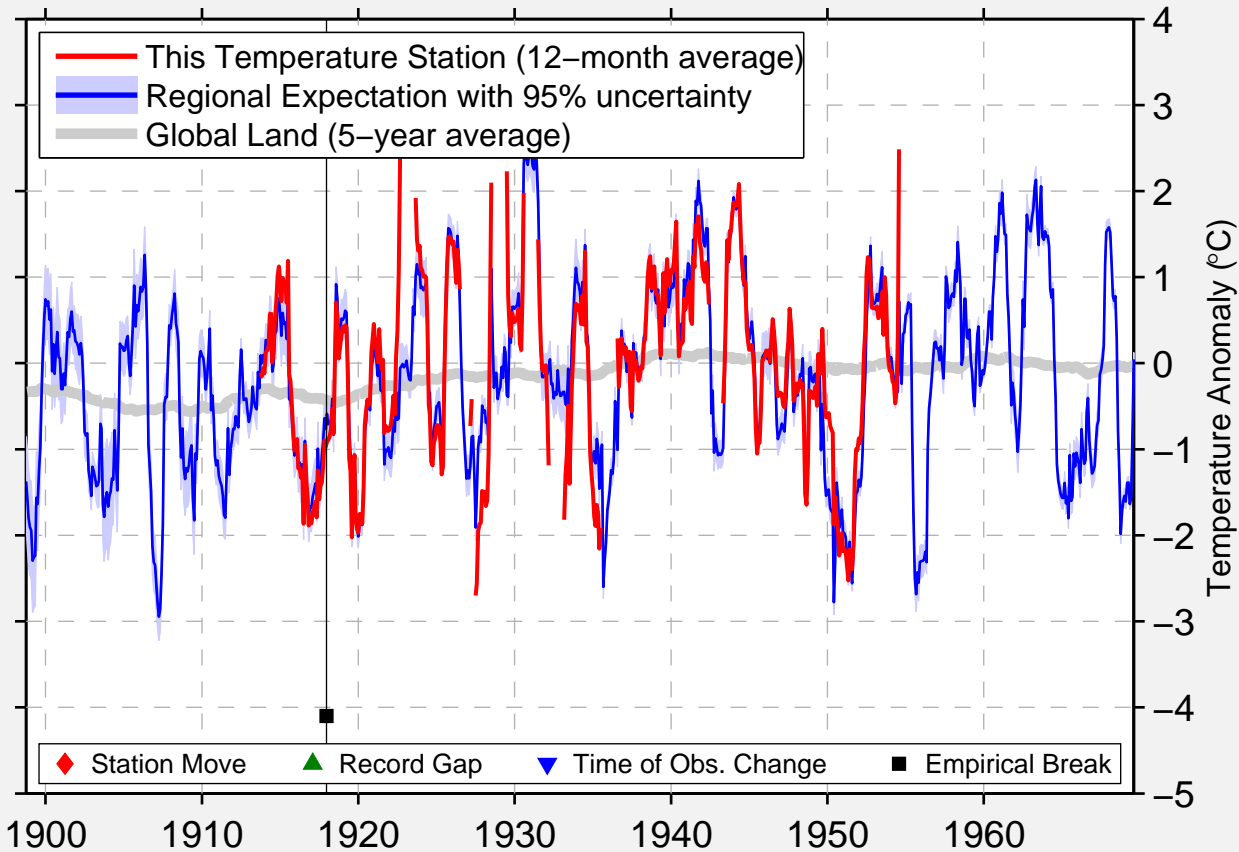

# SPRINGDALE,AL

52.800 N, 114.300 W (Canada)

Data Quality Controlled and Aligned at Breakpoints

Berkeley Earth