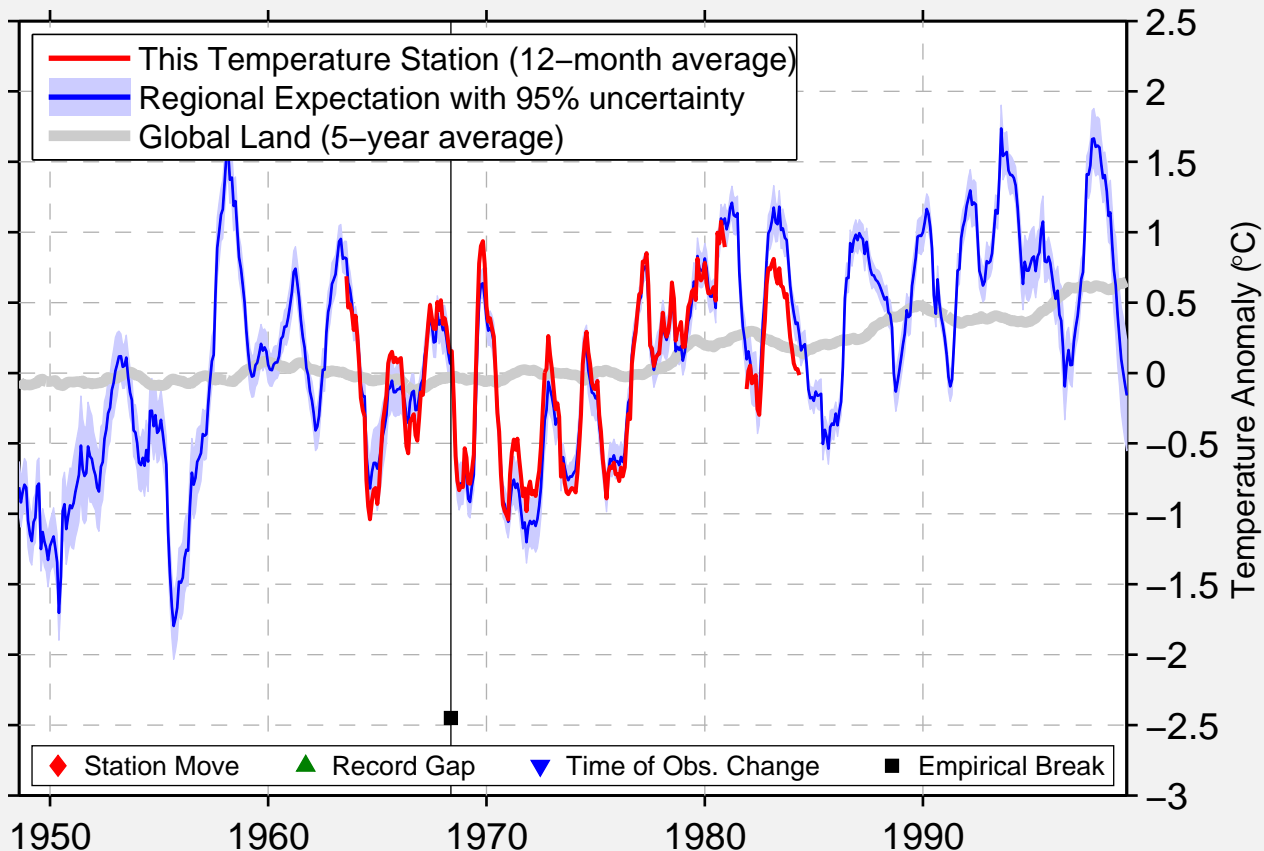

TASU SOUND, BC

52.770 N, 132.050 W (Canada)

Data Quality Controlled and Aligned at Breakpoints

Berkeley Earth