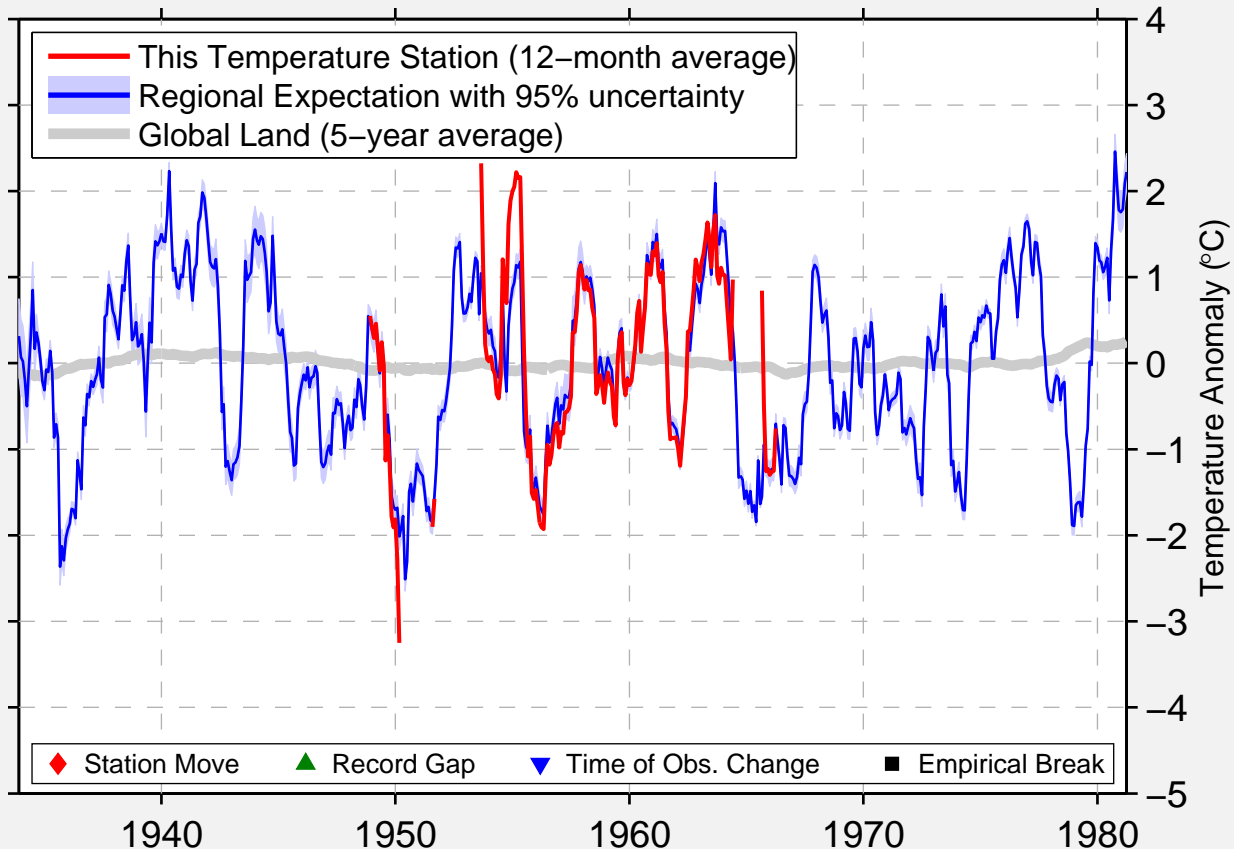

WEEKES

52.750 N, 102.830 W (Canada)

Data Quality Controlled and Aligned at Breakpoints

Berkeley Earth