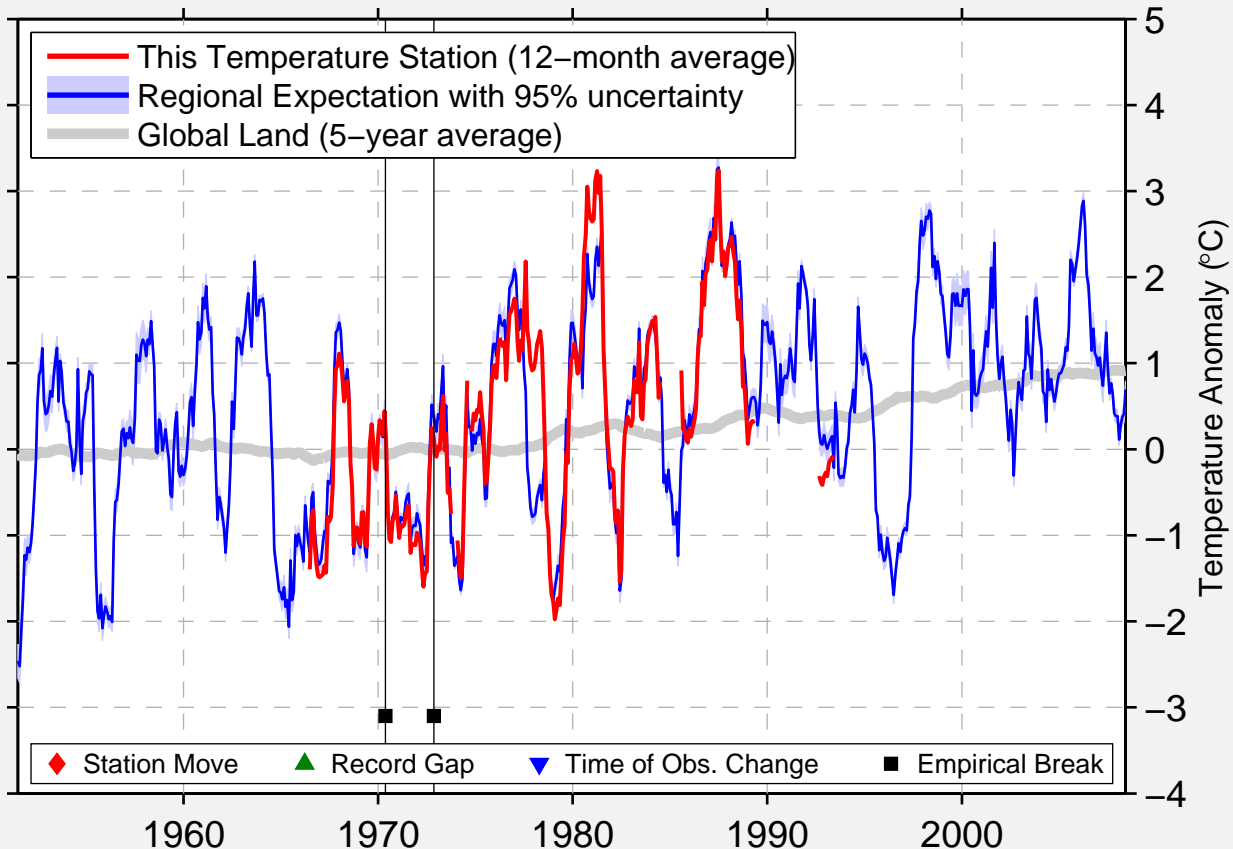

# HAFFORD

52.720 N, 107.370 W (Canada)

Data Quality Controlled and Aligned at Breakpoints

Berkeley Earth