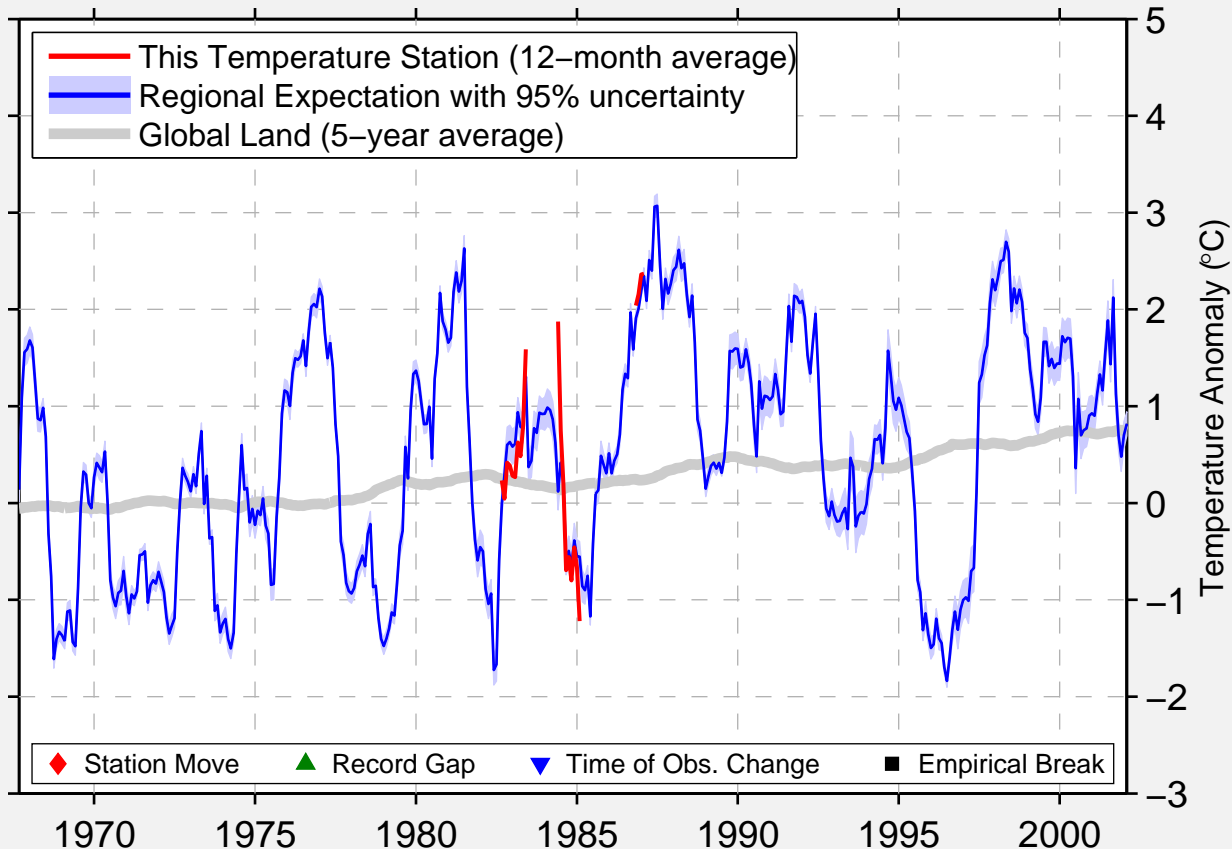

# CHAUVIN

52.720 N, 110.170 W (Canada)

Data Quality Controlled and Aligned at Breakpoints

Berkeley Earth