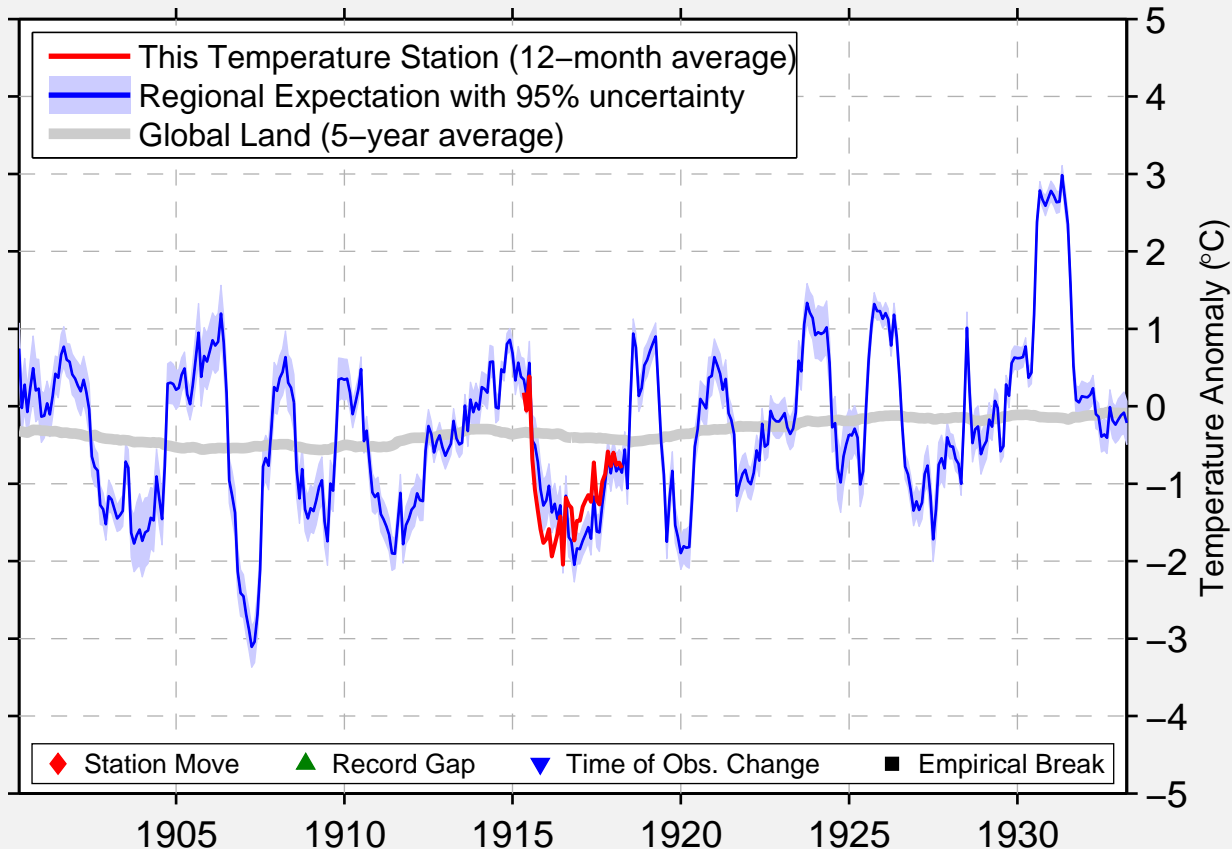

# HARDISTY

52.680 N, 111.300 W (Canada)

Data Quality Controlled and Aligned at Breakpoints

Berkeley Earth