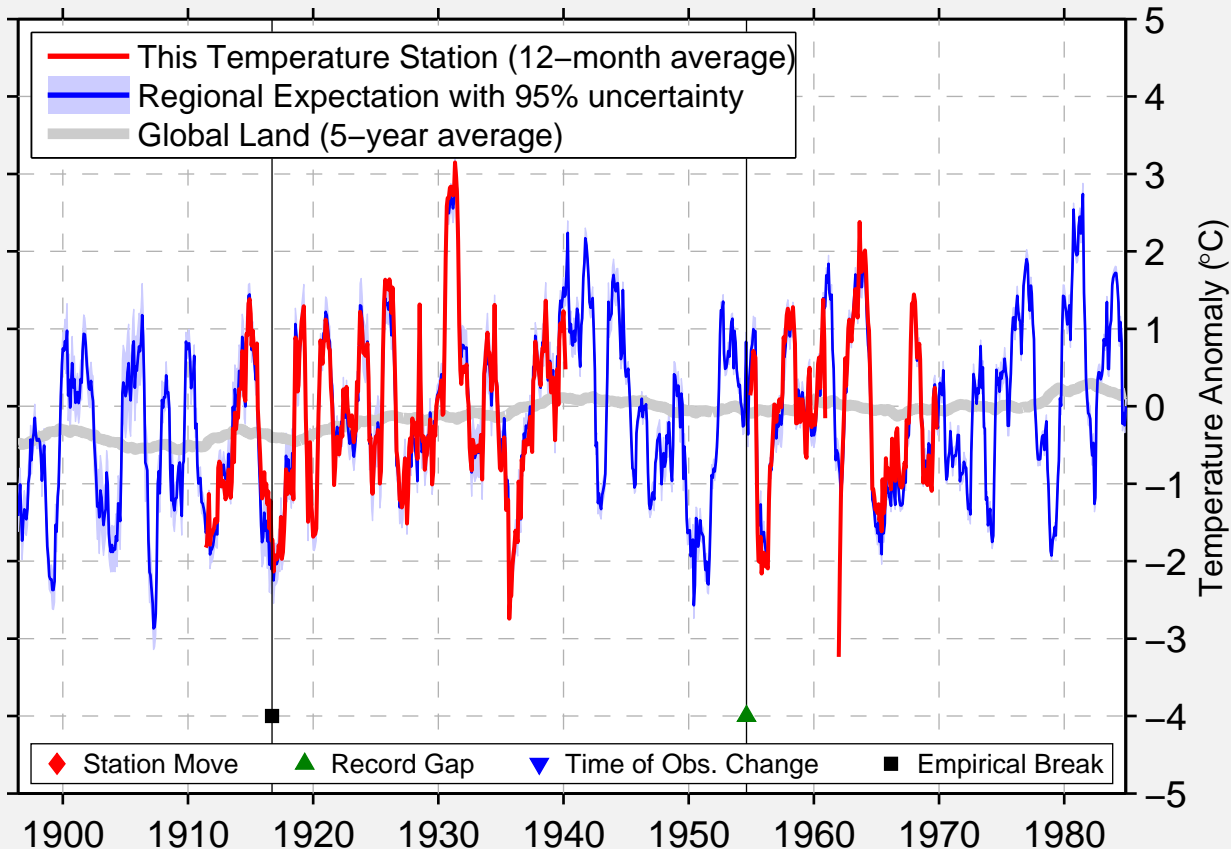

ROSTHERN

52.670 N, 106.330 W (Canada)

Data Quality Controlled and Aligned at Breakpoints

Berkeley Earth