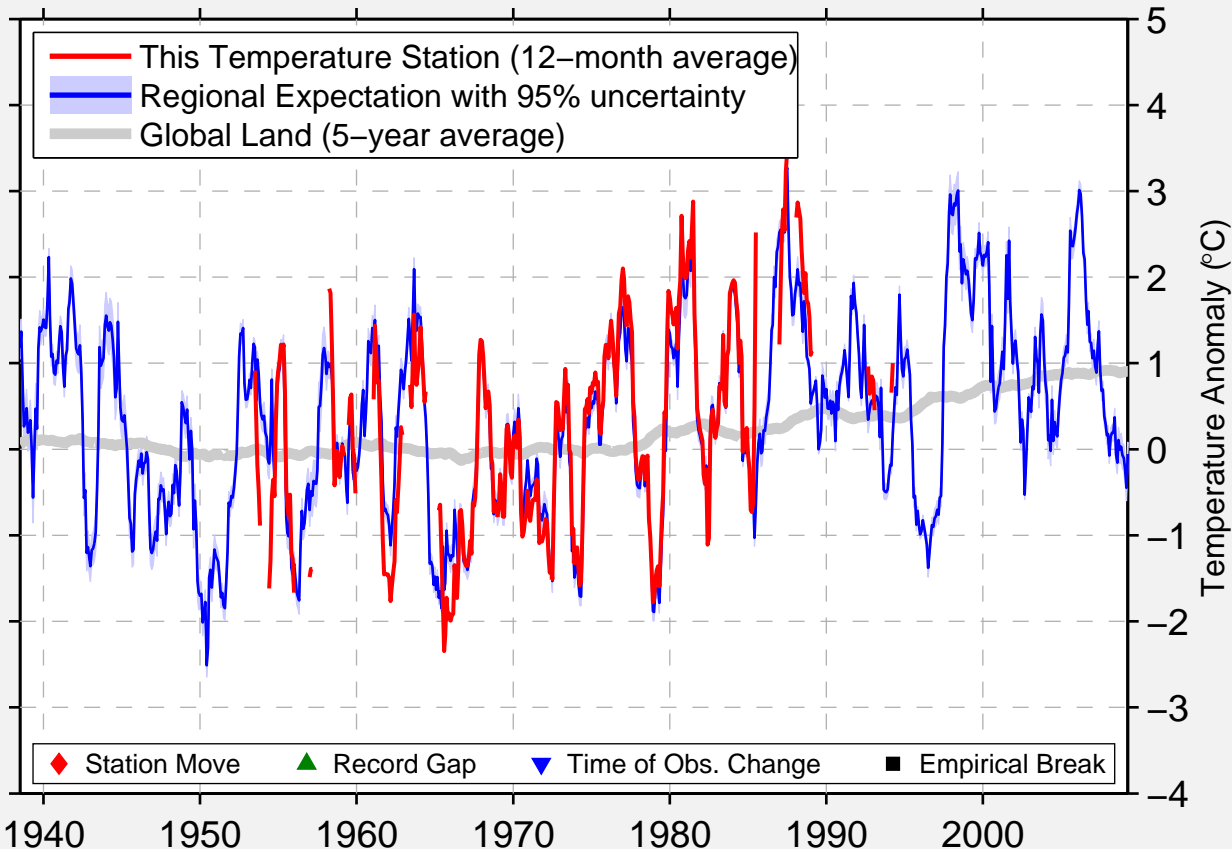

PORCUPINE PLAIN, SA

52.650 N, 103.150 W (Canada)

Data Quality Controlled and Aligned at Breakpoints

Berkeley Earth