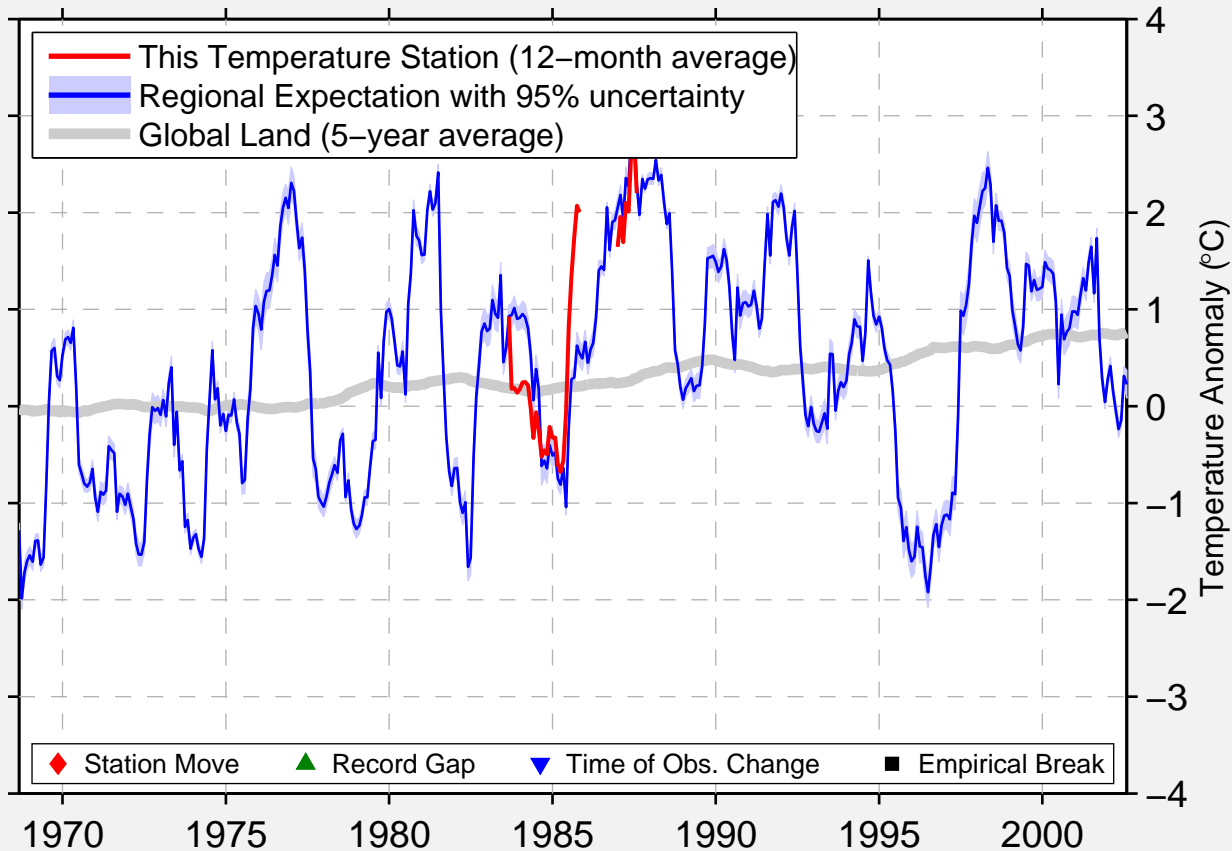

# PONOKA SOUTH

52.650 N, 113.620 W (Canada)

Data Quality Controlled and Aligned at Breakpoints

Berkeley Earth