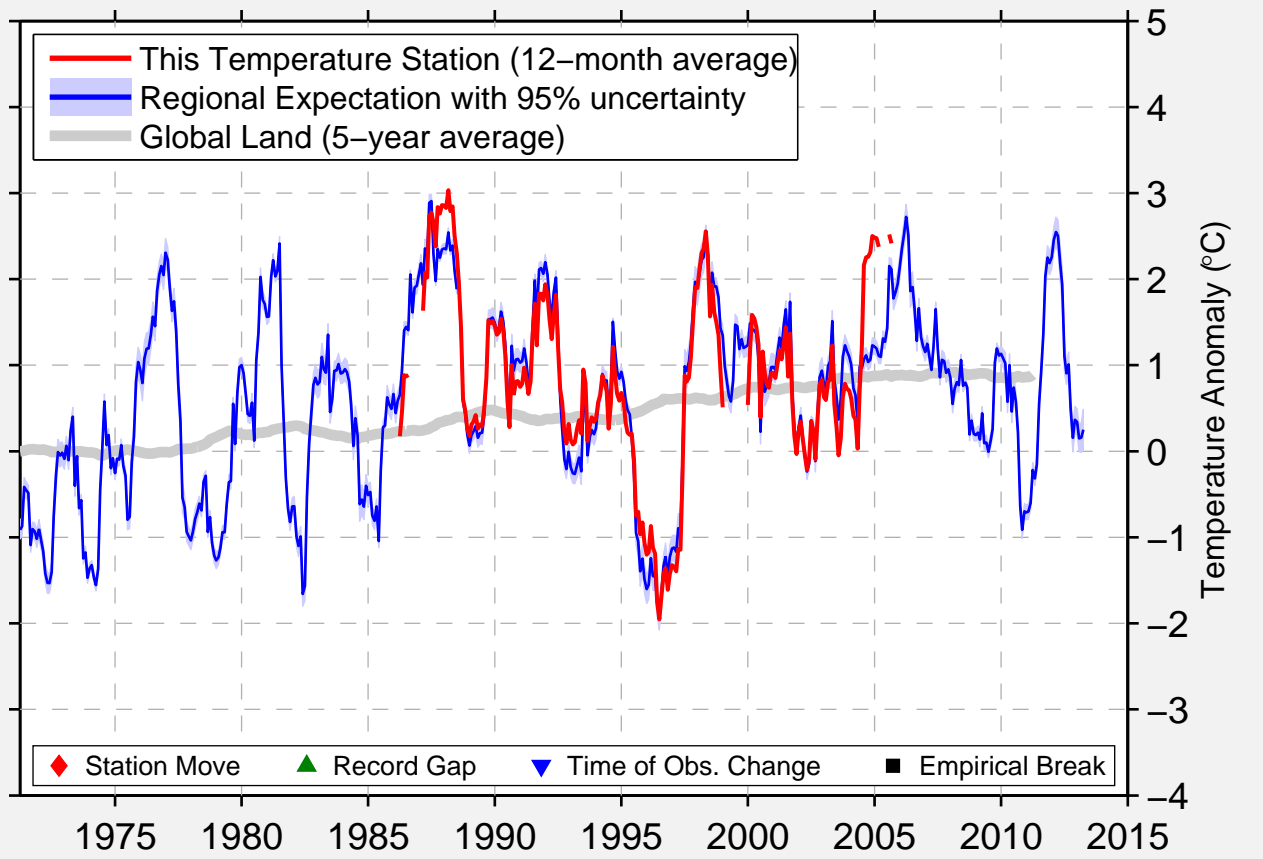

# WETASKIWIN SOUTH

52.630 N, 113.380 W (Canada)

Data Quality Controlled and Aligned at Breakpoints

Berkeley Earth