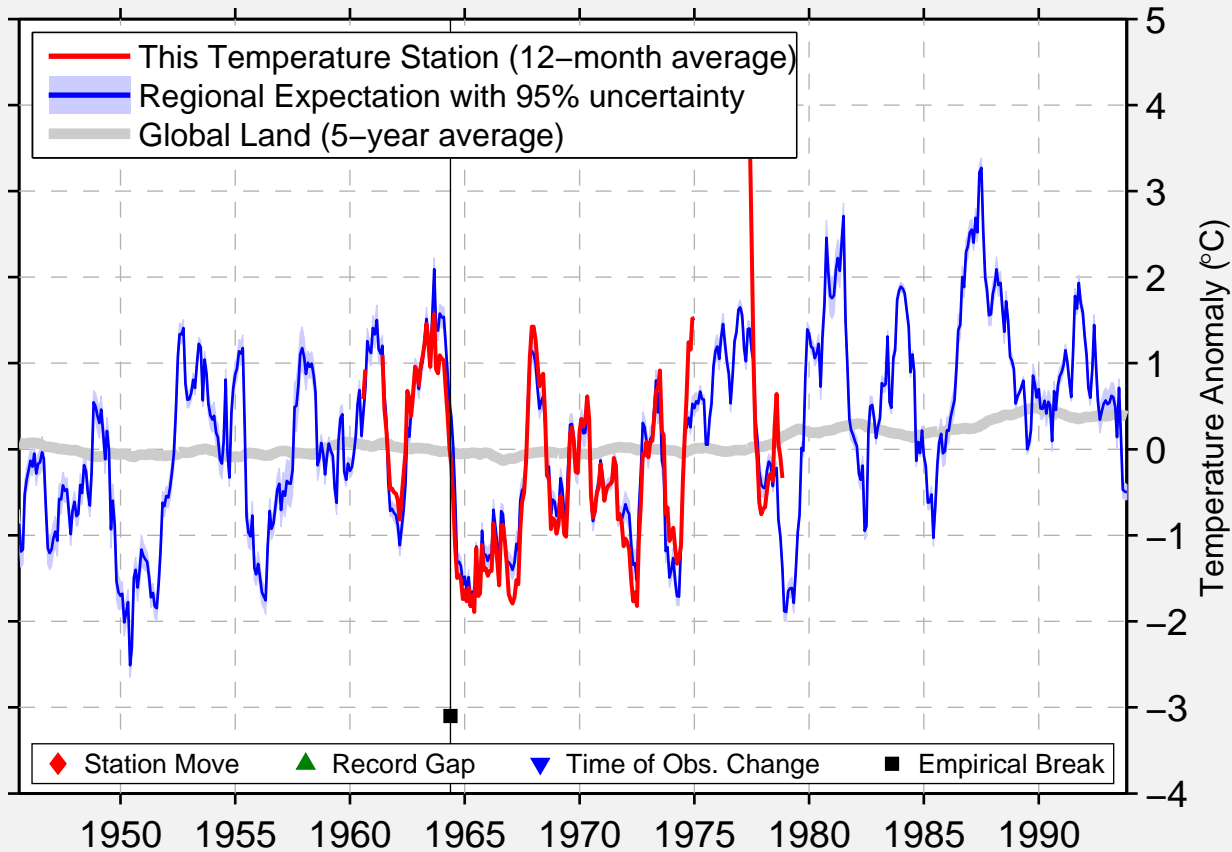

SOMME CDA EPF

52.620 N, 103.020 W (Canada)

Data Quality Controlled and Aligned at Breakpoints

Berkeley Earth