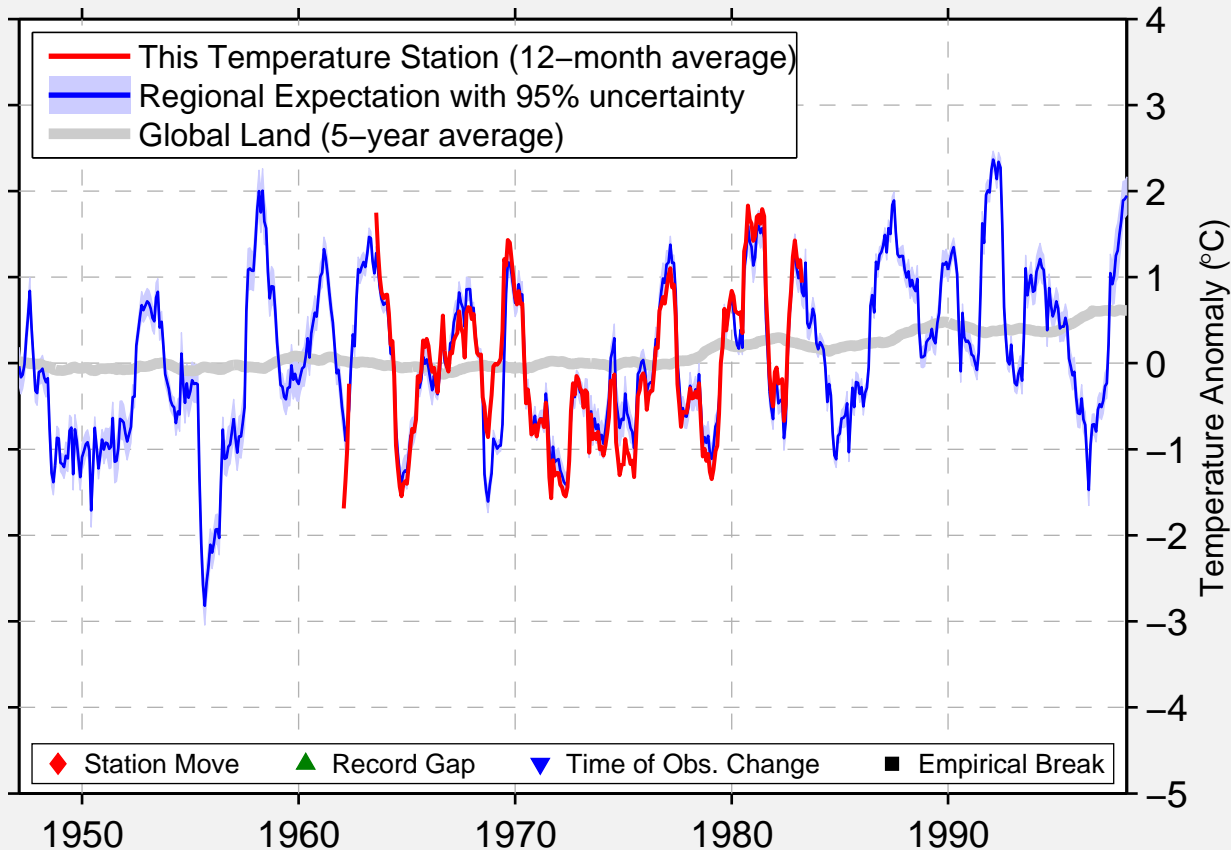

ALEXIS CREEK TAUTRI CRK, BC

52.550 N, 123.180 W (Canada)

Data Quality Controlled and Aligned at Breakpoints

Berkeley Earth