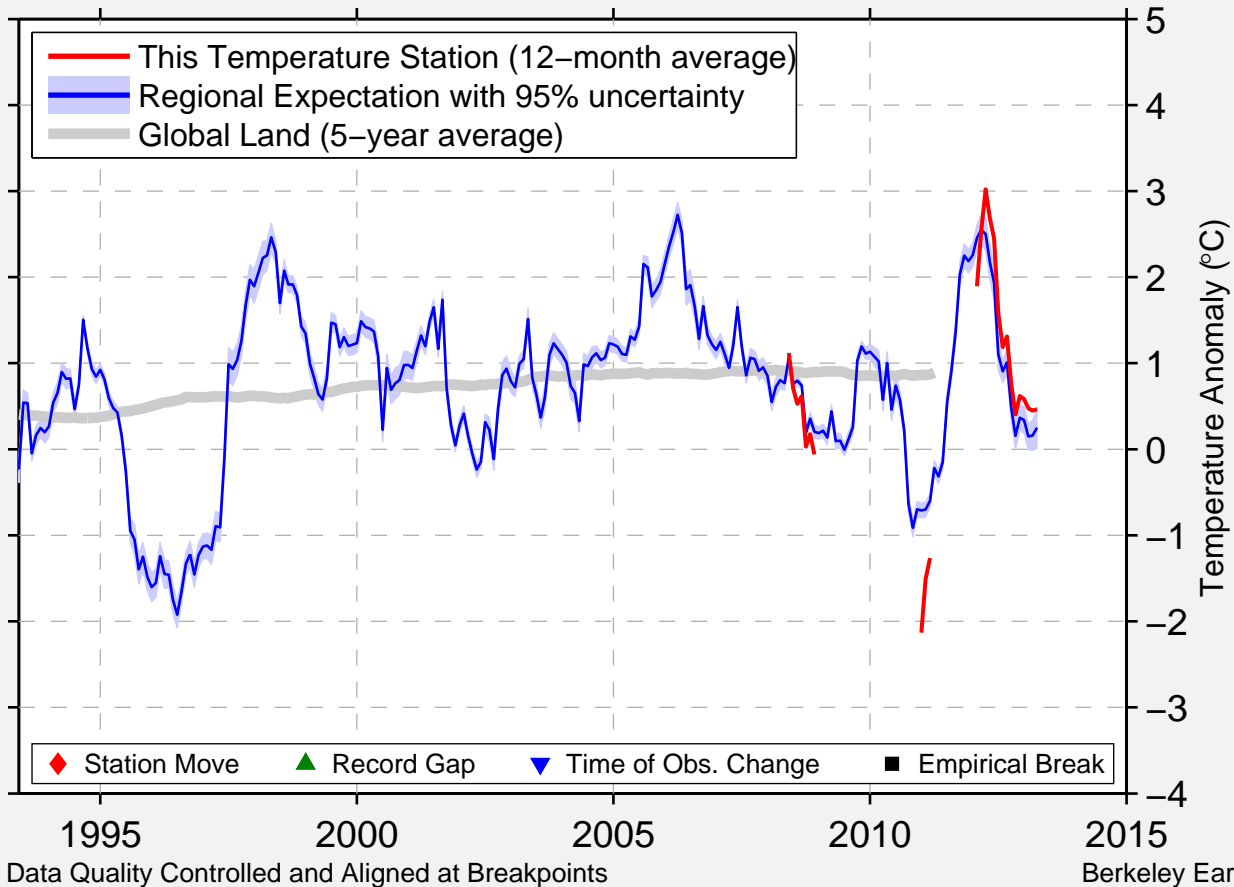

FORESTBURG AGCM, ALTA

52.549 N, 112.120 W (Canada)

Data Quality Controlled and Aligned at Breakpoints

Berkeley Earth