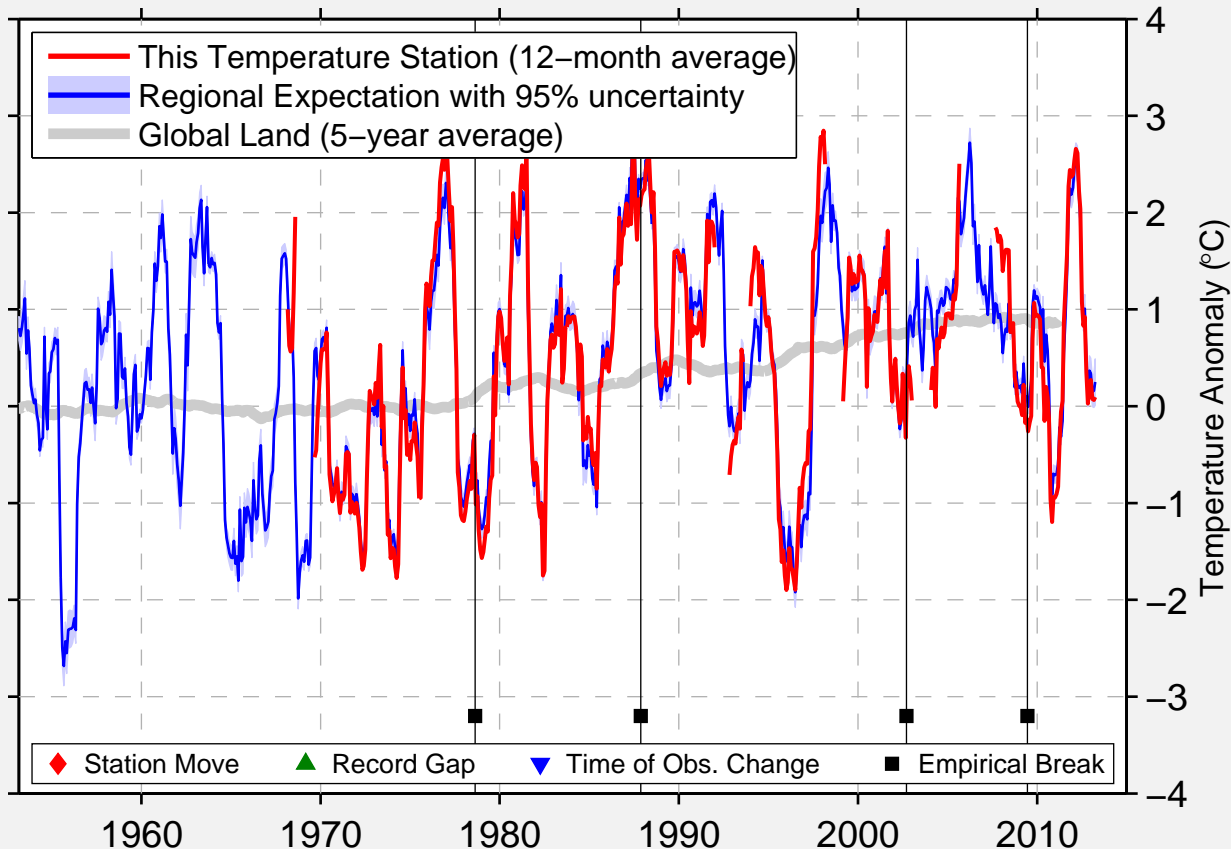

FORESTBURG PLANT SITE, AL

52.470 N, 112.125 W (Canada)

Data Quality Controlled and Aligned at Breakpoints

Berkeley Earth