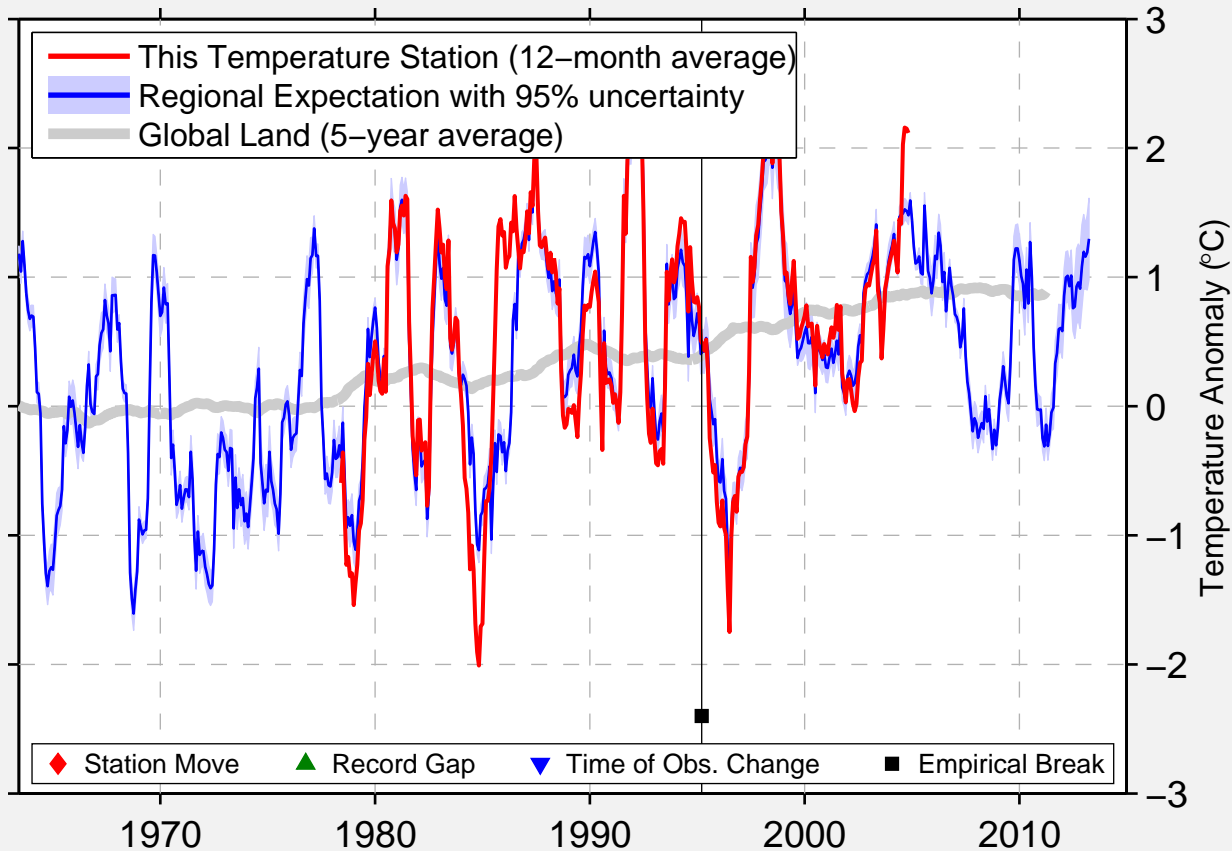

TWAN CREEK

52.470 N, 122.620 W (Canada)

Data Quality Controlled and Aligned at Breakpoints

Berkeley Earth