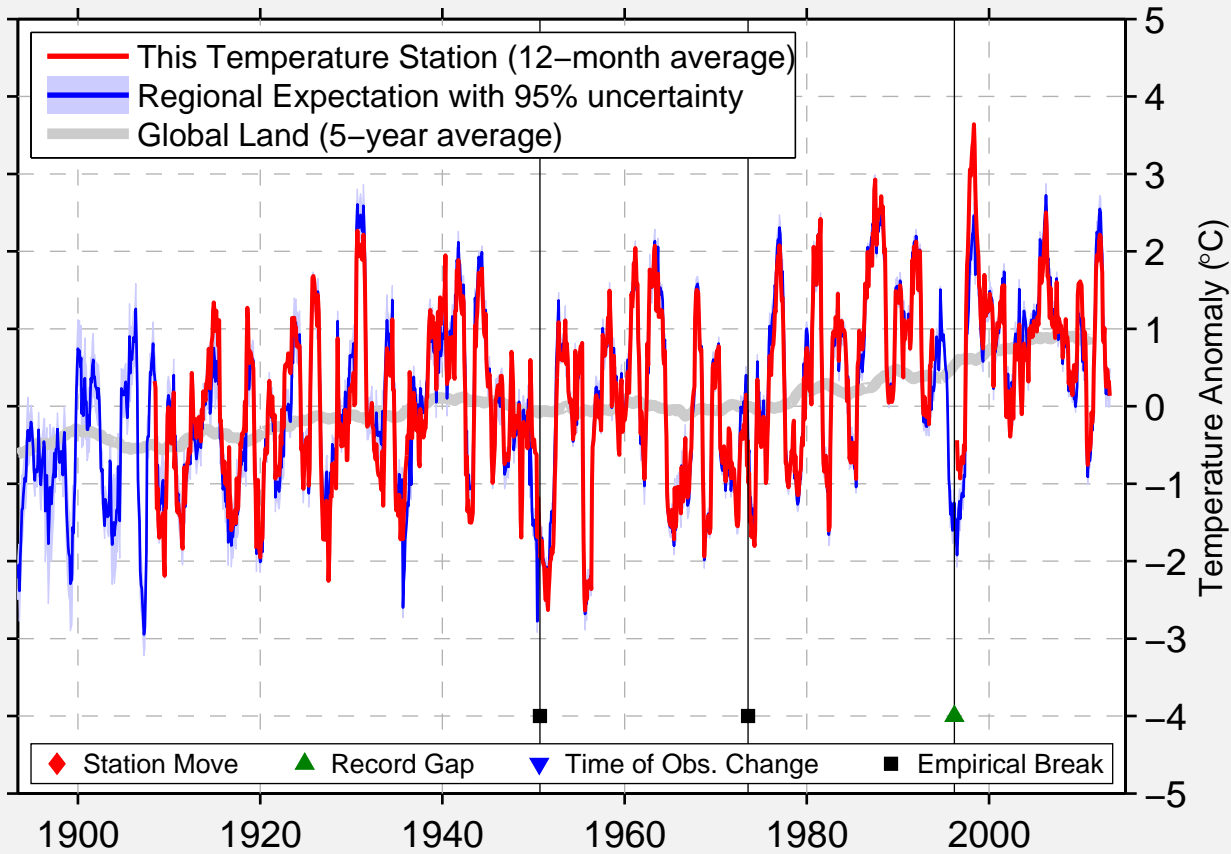

LACOMBE CDA,AL

52.461 N, 113.753 W (Canada)

Data Quality Controlled and Aligned at Breakpoints

Berkeley Earth