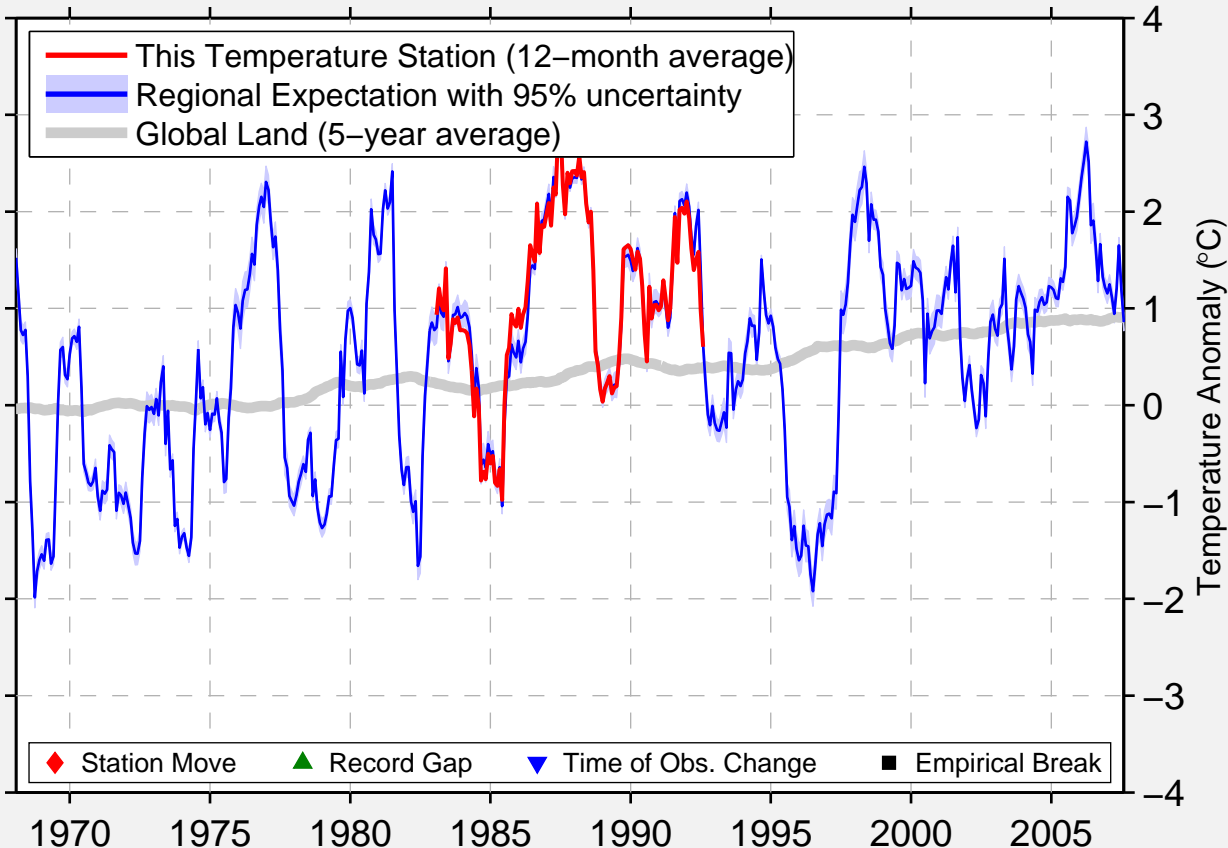

MIRROR FLETCHER

52.450 N, 113.050 W (Canada)

Data Quality Controlled and Aligned at Breakpoints

Berkeley Earth