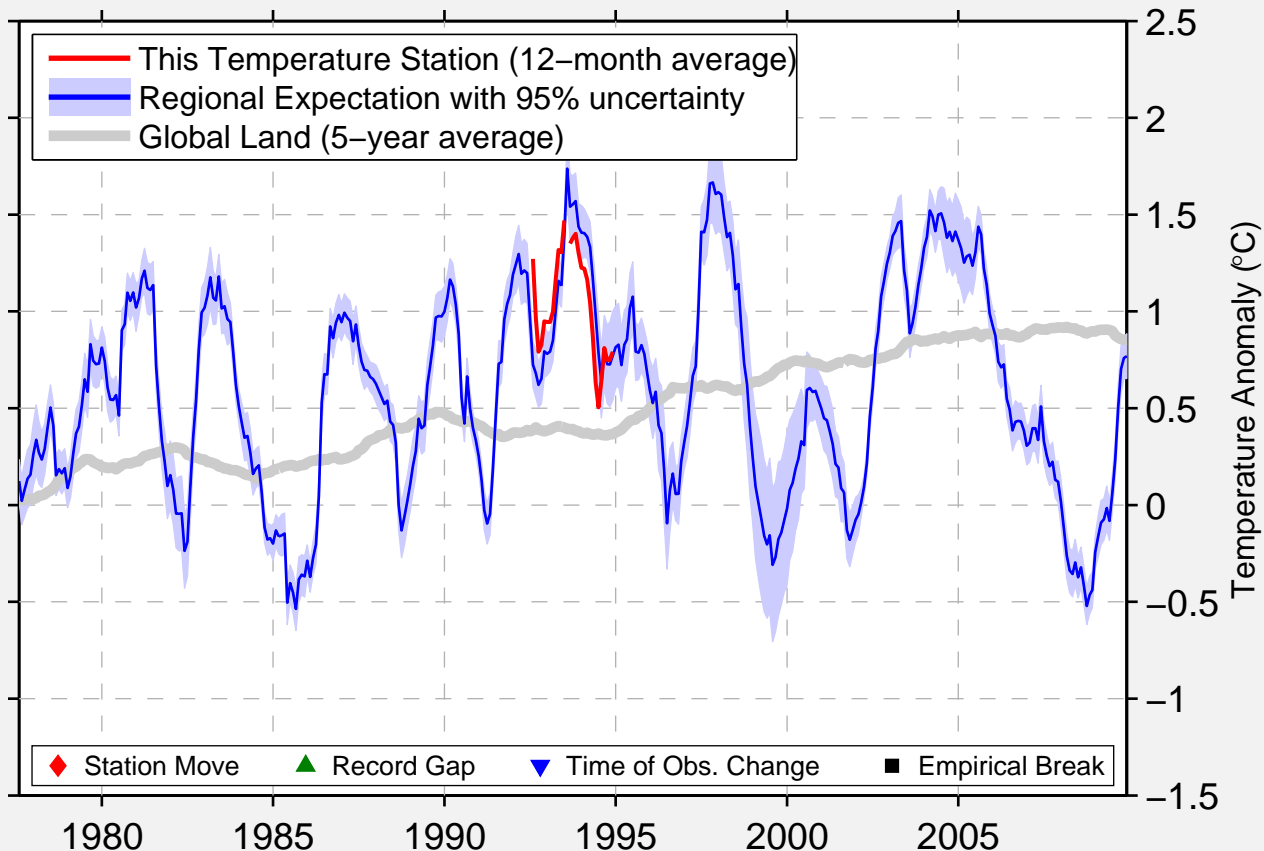

SCUDDER PT. (MAPS)

52.450 N, 131.233 W (Canada)

Data Quality Controlled and Aligned at Breakpoints

Berkeley Earth