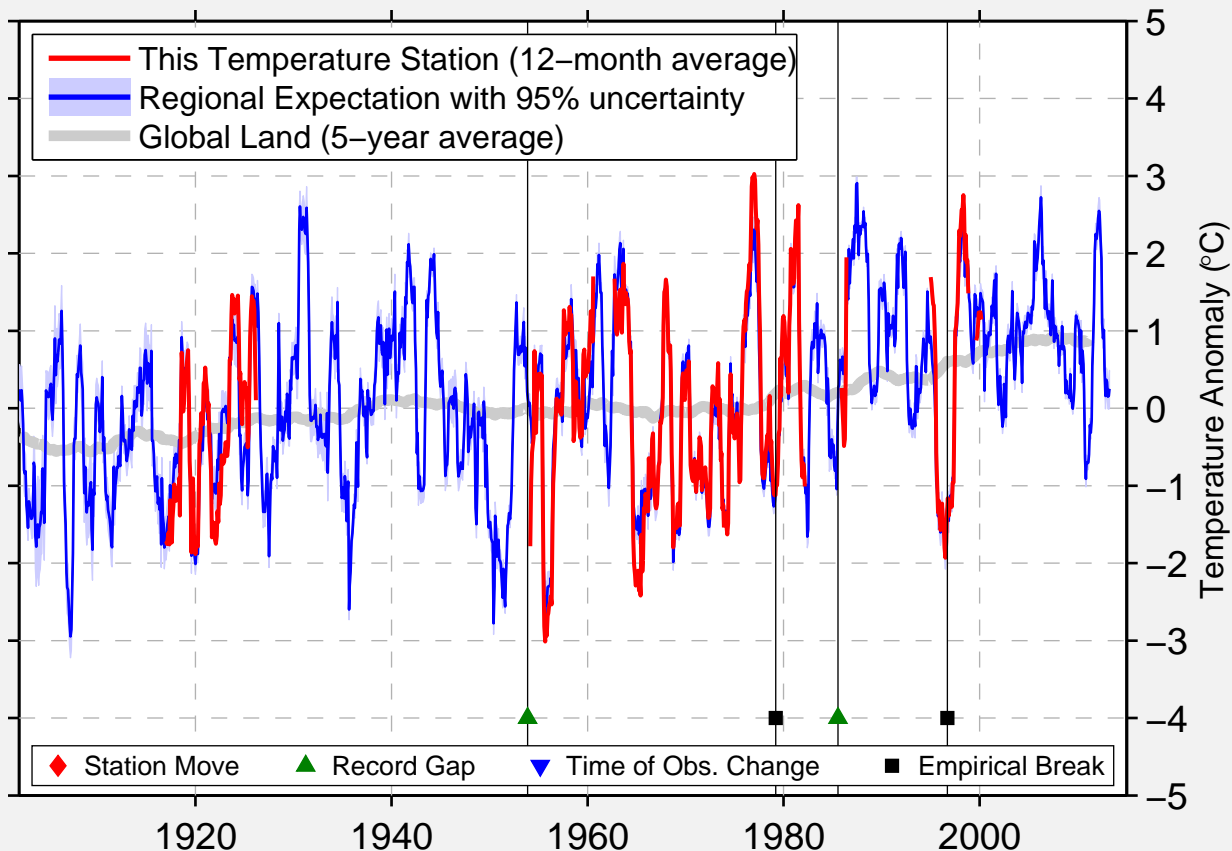

ALLIANCE SOUTH

52.425 N, 111.780 W (Canada)

Data Quality Controlled and Aligned at Breakpoints

Berkeley Earth