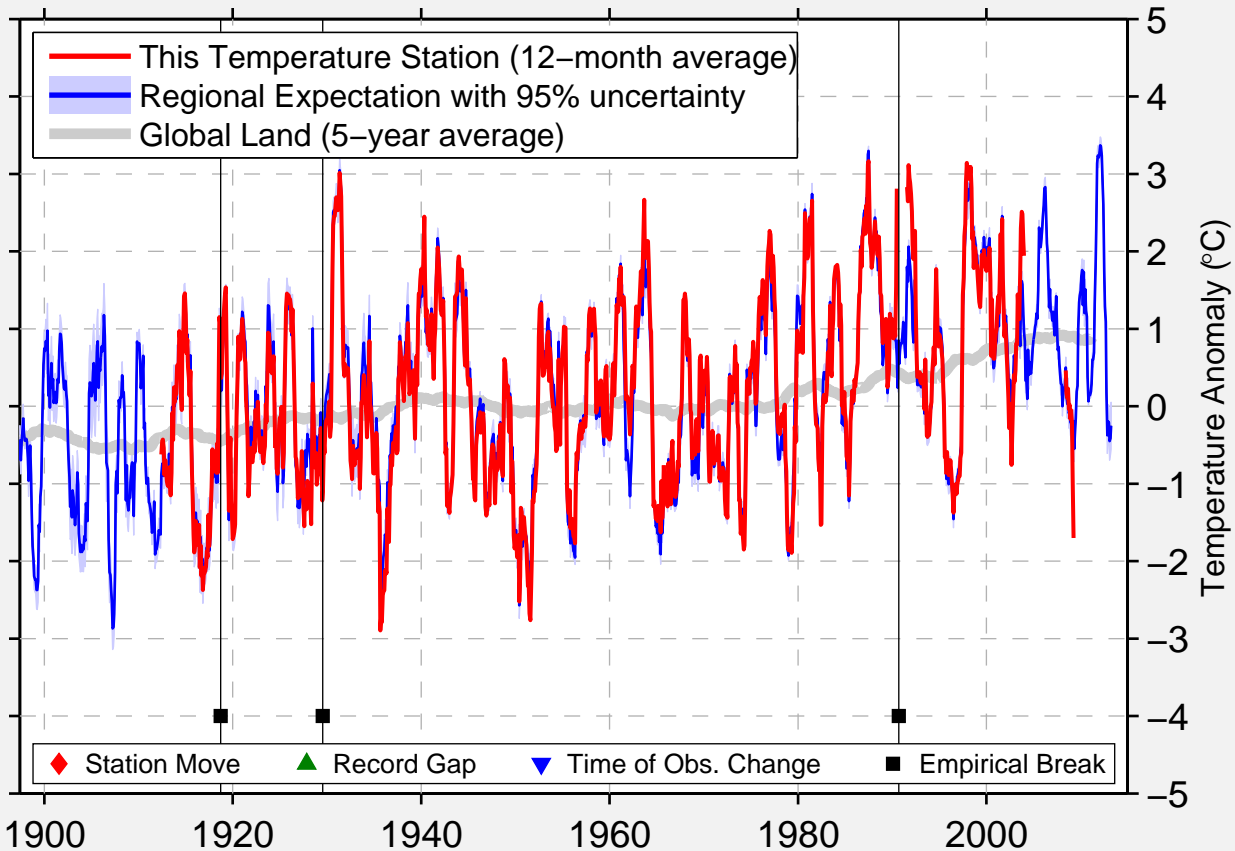

PILGER

52.420 N, 105.153 W (Canada)

Data Quality Controlled and Aligned at Breakpoints

Berkeley Earth