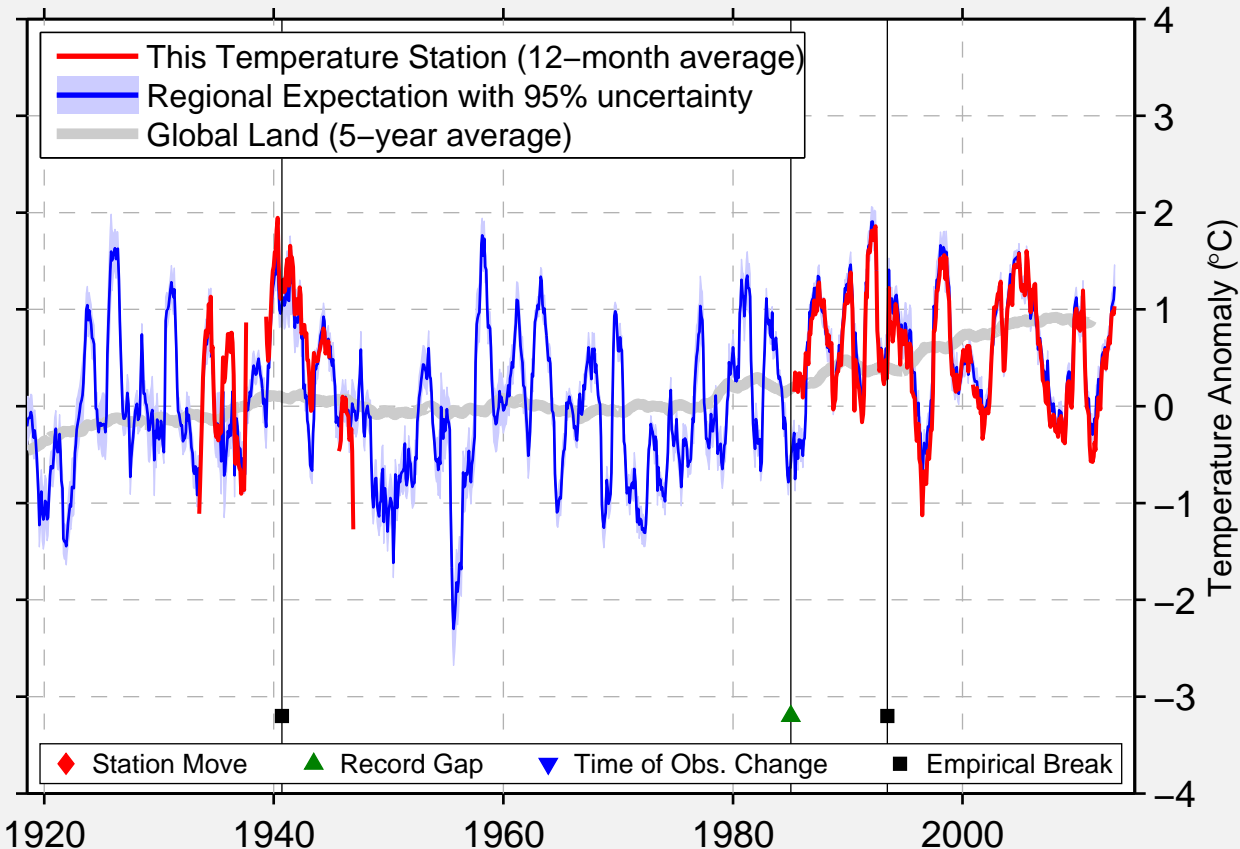

STUIE TWEEDSMUIR LODGE

52.370 N, 126.070 W (Canada)

Data Quality Controlled and Aligned at Breakpoints

Berkeley Earth