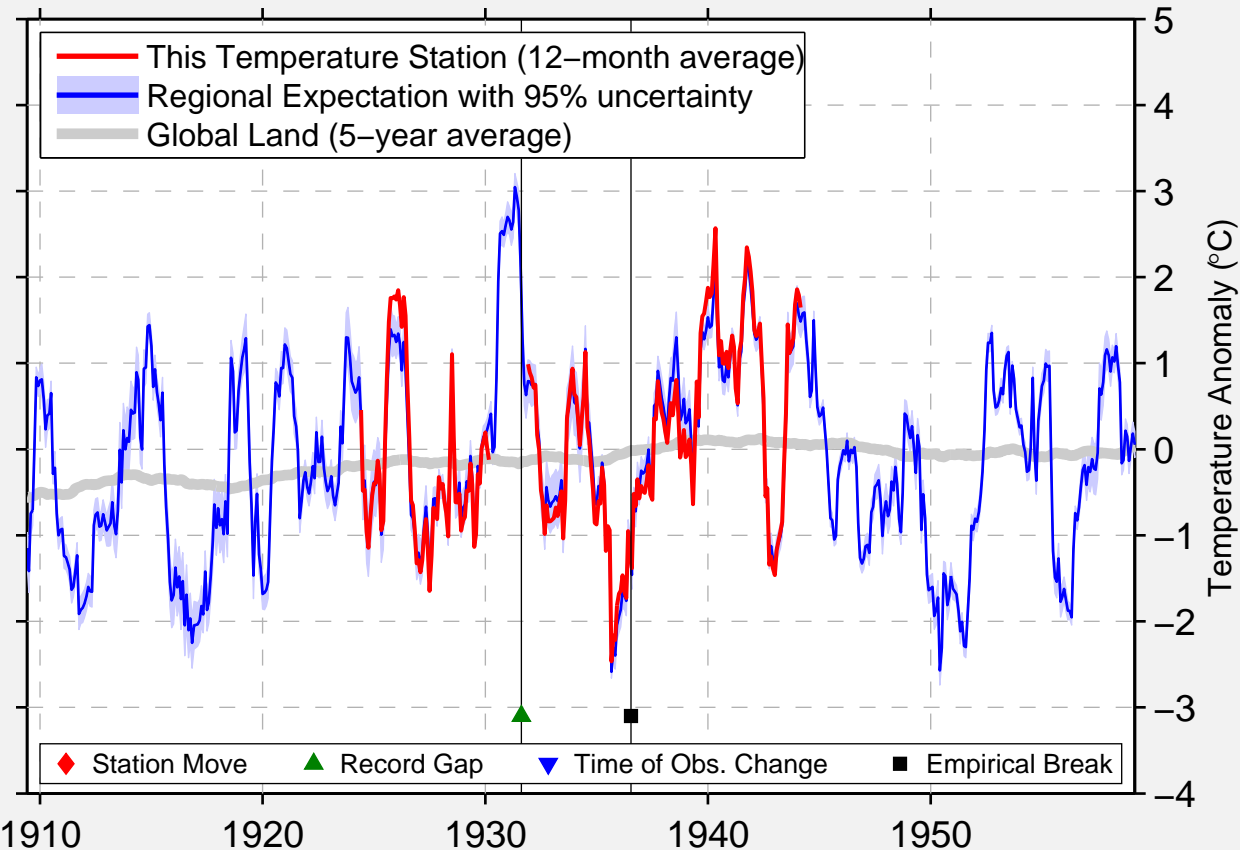

# MUSKIKI SPRINGS

52.320 N, 105.680 W (Canada)

Data Quality Controlled and Aligned at Breakpoints

Berkeley Earth