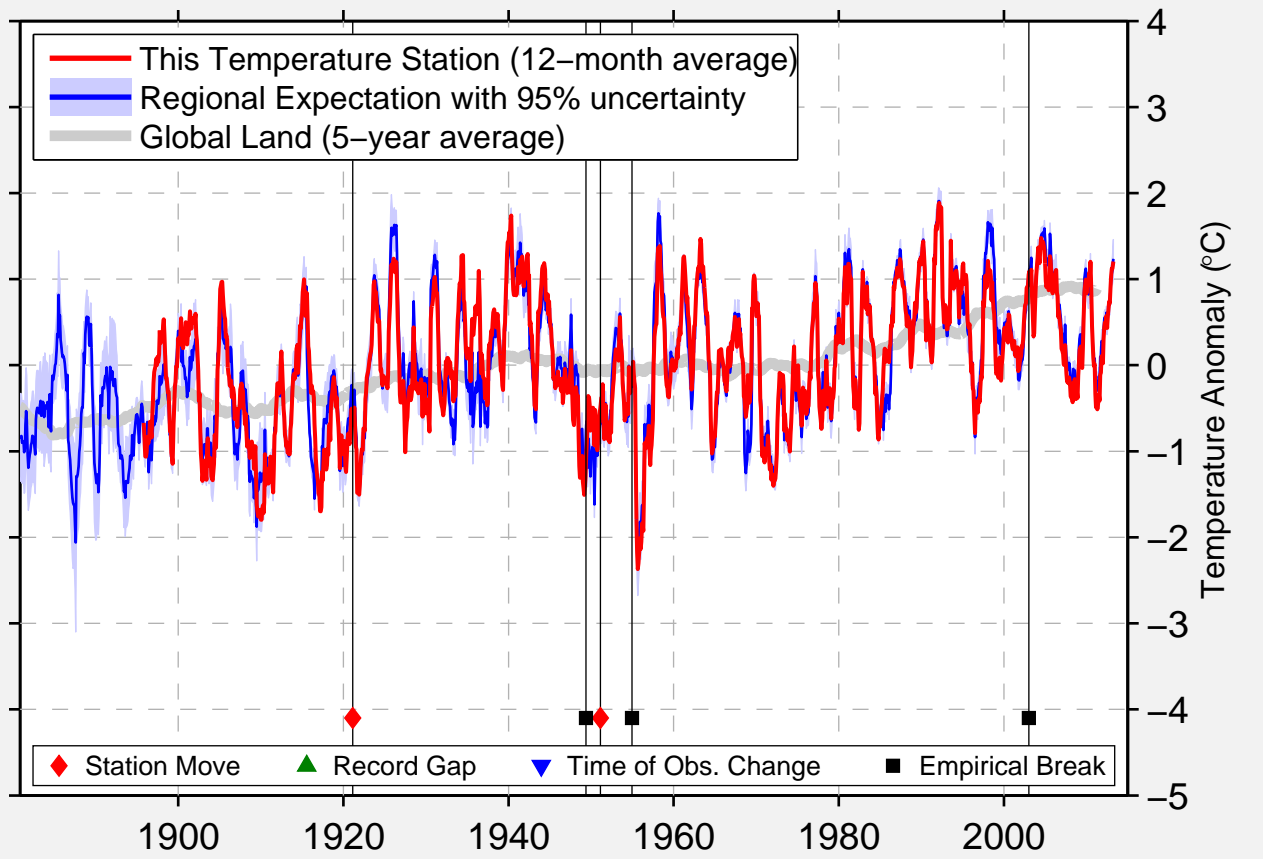

# BELLA COOLA, BC

52.317 N, 126.766 W (Canada)

Data Quality Controlled and Aligned at Breakpoints

Berkeley Earth