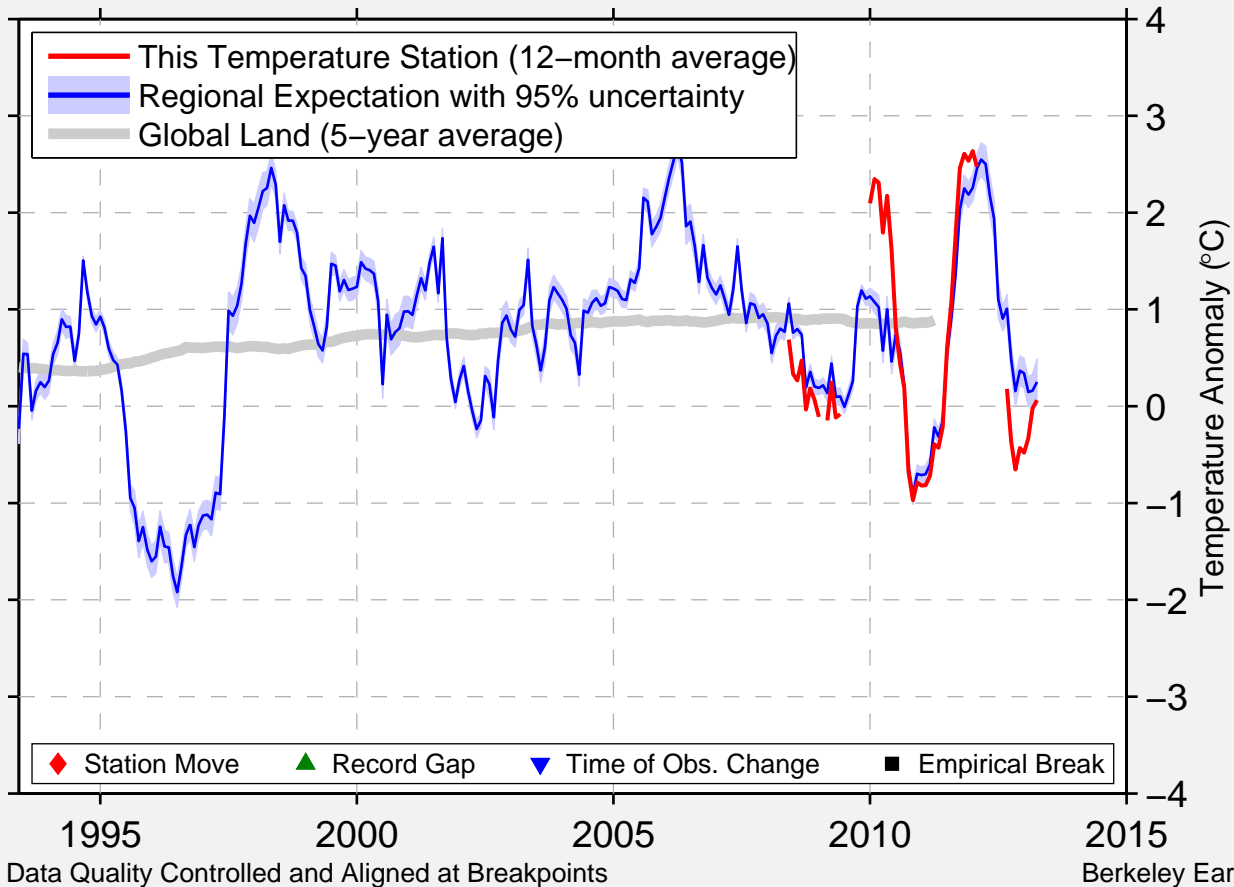

ALLIANCE AGCM, ALTA

52.316 N, 111.781 W (Canada)

Data Quality Controlled and Aligned at Breakpoints

Berkeley Earth