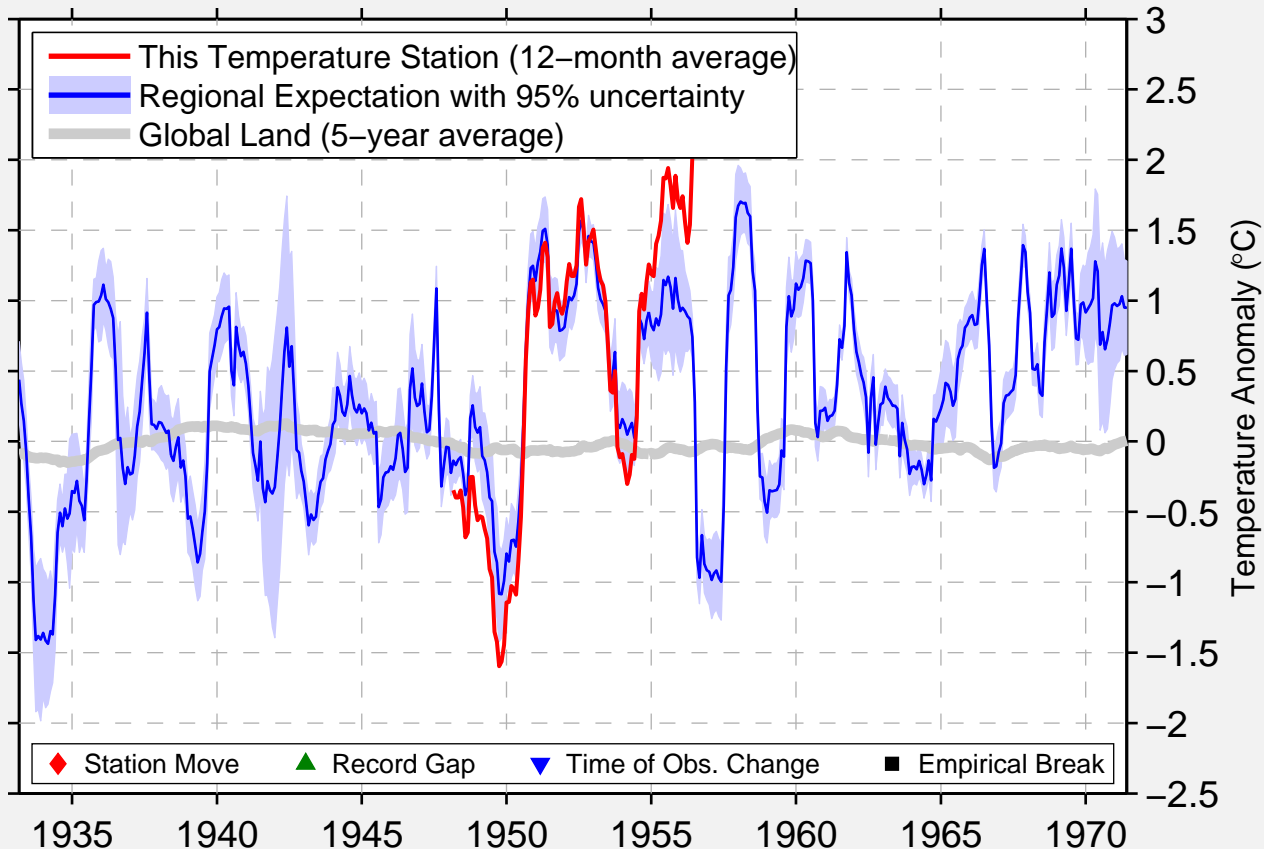

BATTLE HARBOUR, NF

52.280 N, 55.580 W (Canada)

Data Quality Controlled and Aligned at Breakpoints

Berkeley Earth