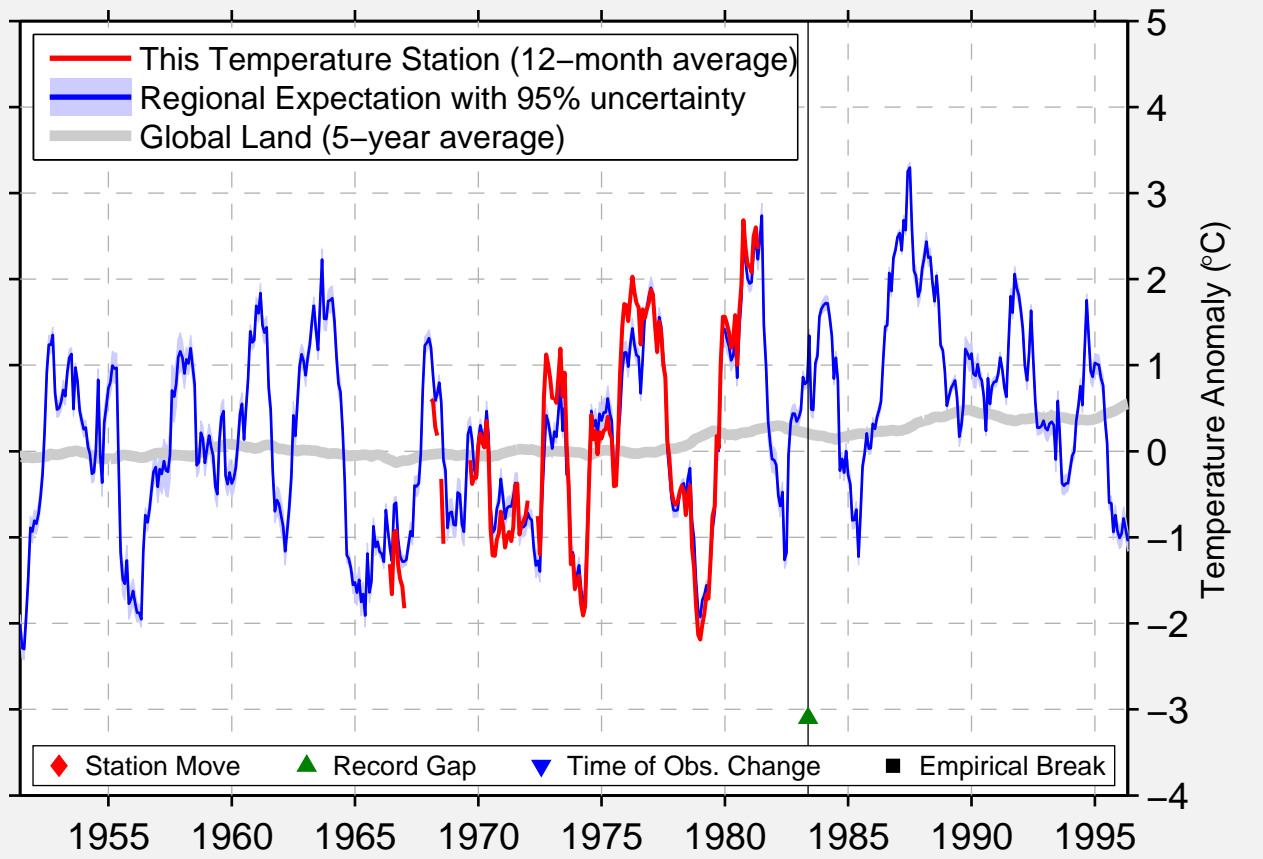

DANA CFB

52.280 N, 105.770 W (Canada)

Data Quality Controlled and Aligned at Breakpoints

Berkeley Earth