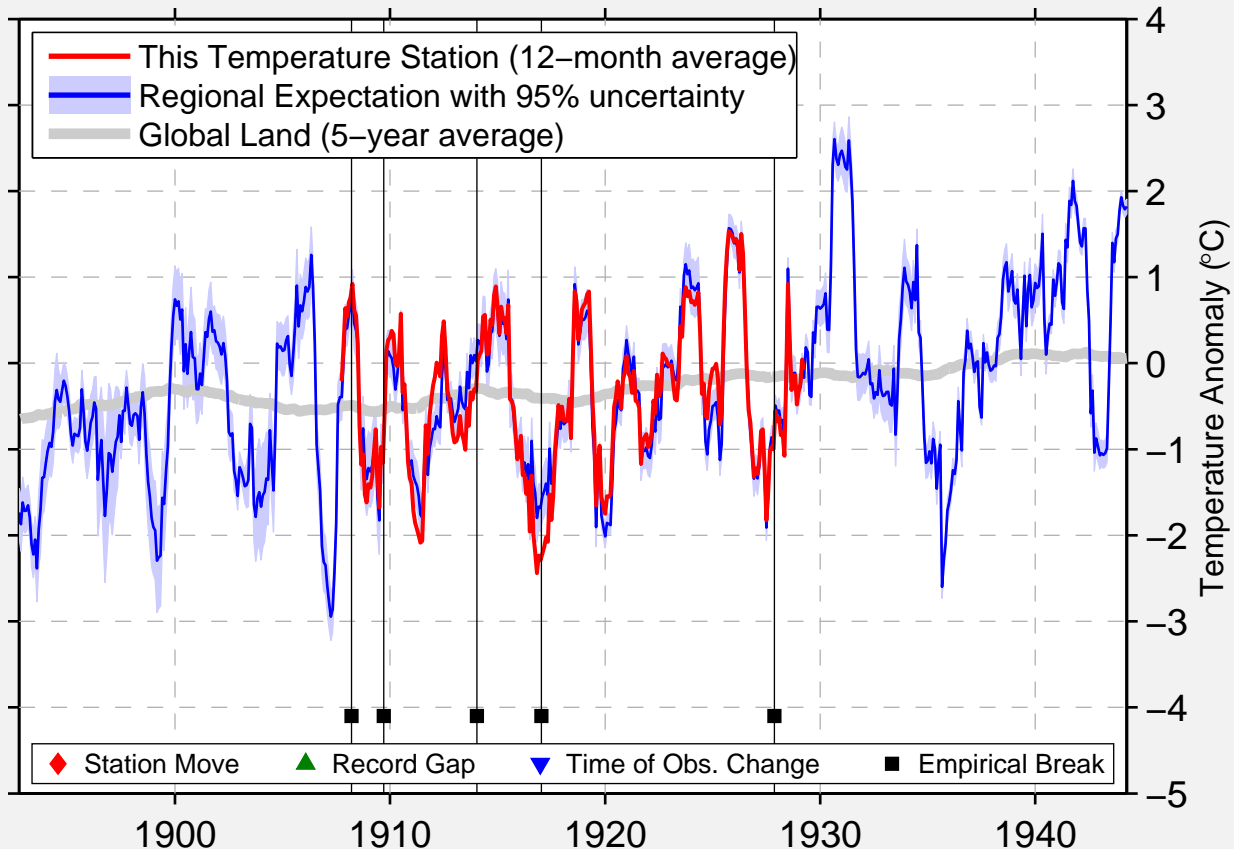

# HALKIRK,AL

52.280 N, 112.170 W (Canada)

Data Quality Controlled and Aligned at Breakpoints

Berkeley Earth