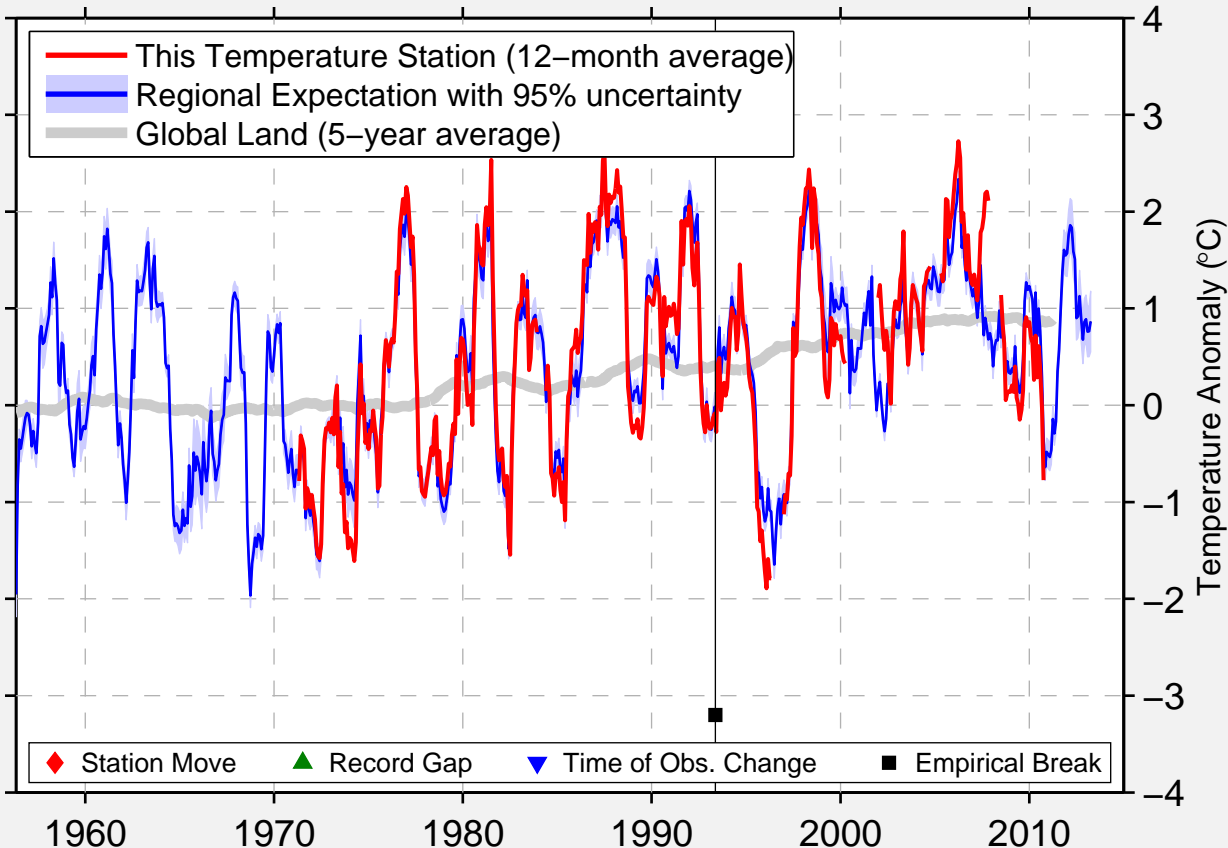

# ECKVILLE SOUTH,AL

52.280 N, 114.380 W (Canada)

Data Quality Controlled and Aligned at Breakpoints

Berkeley Earth