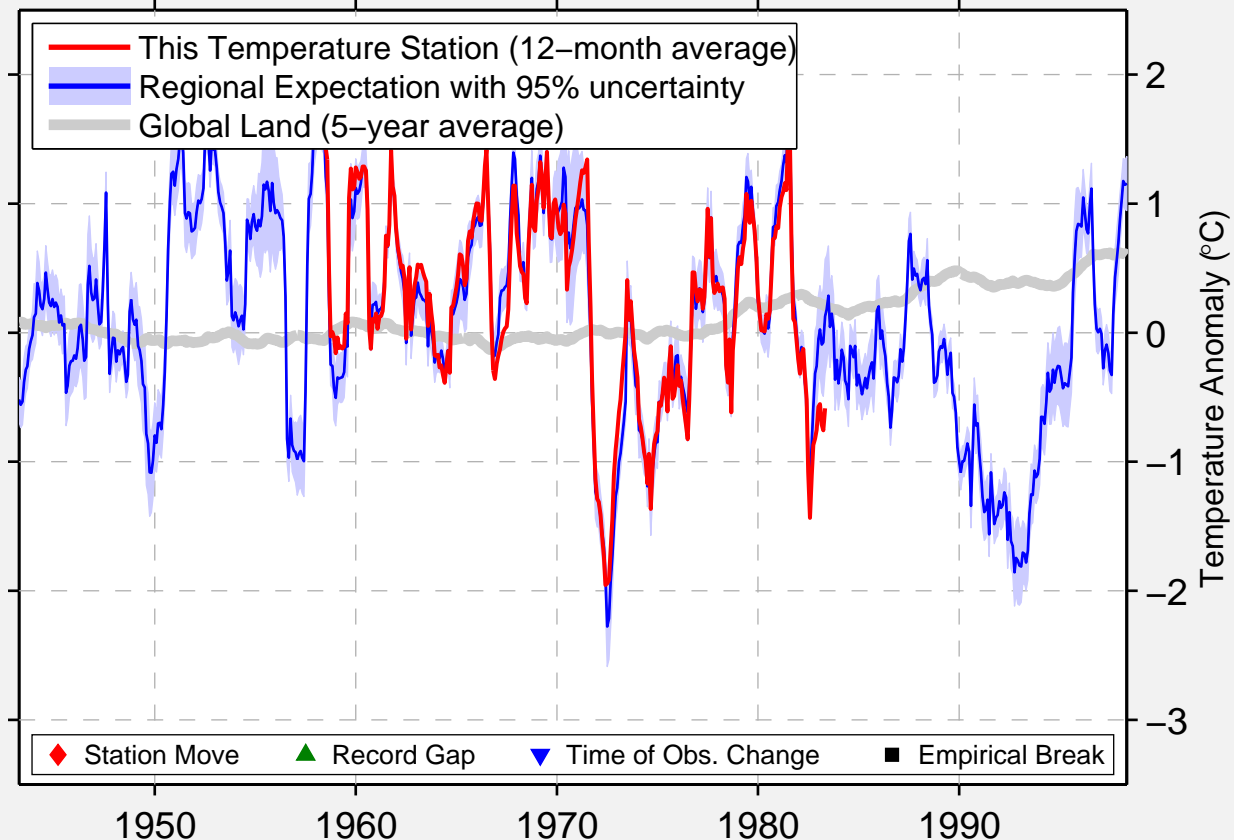

BATTLE HARBOUR LOR,NF

52.250 N, 55.600 W (Canada)

Data Quality Controlled and Aligned at Breakpoints

Berkeley Earth