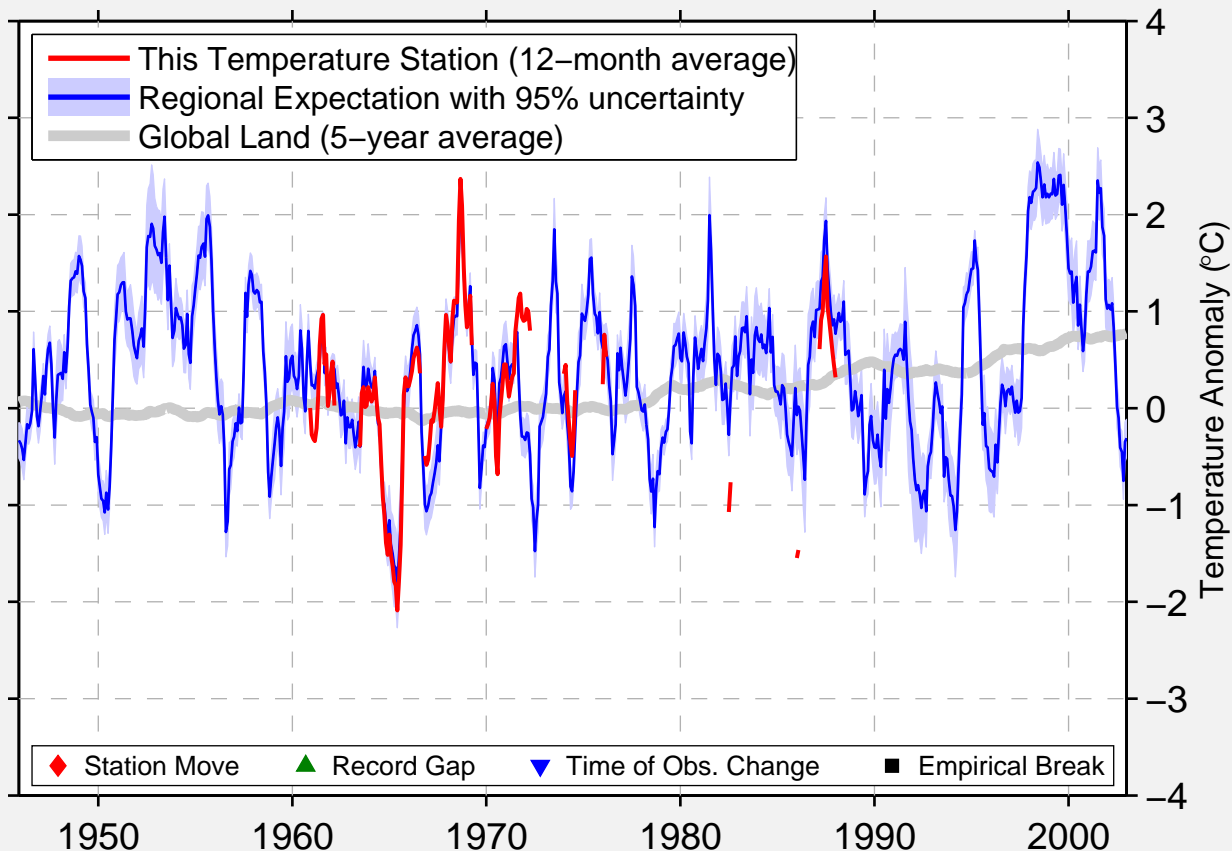

# EASTMAIN,QU

52.250 N, 78.520 W (Canada)

Data Quality Controlled and Aligned at Breakpoints

Berkeley Earth