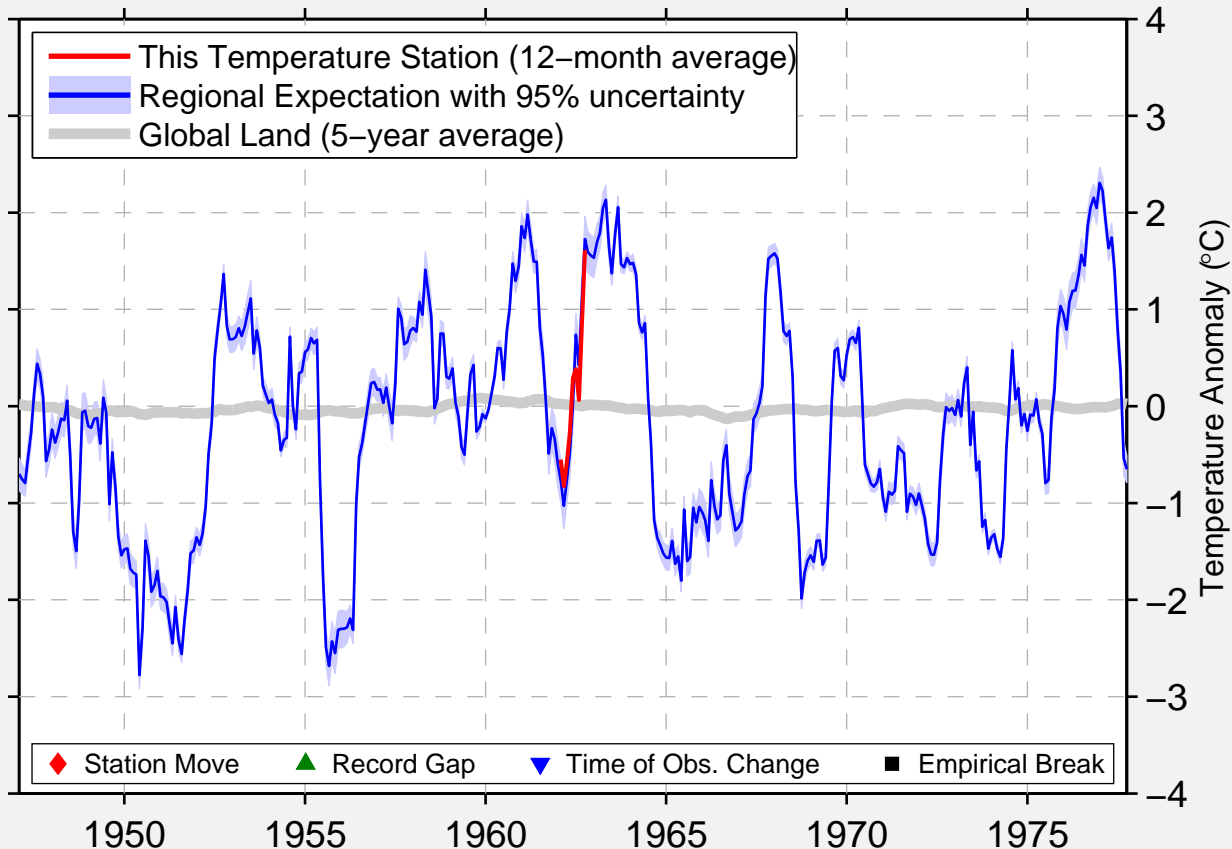

# CASTOR

52.220 N, 111.920 W (Canada)

Data Quality Controlled and Aligned at Breakpoints

Berkeley Earth