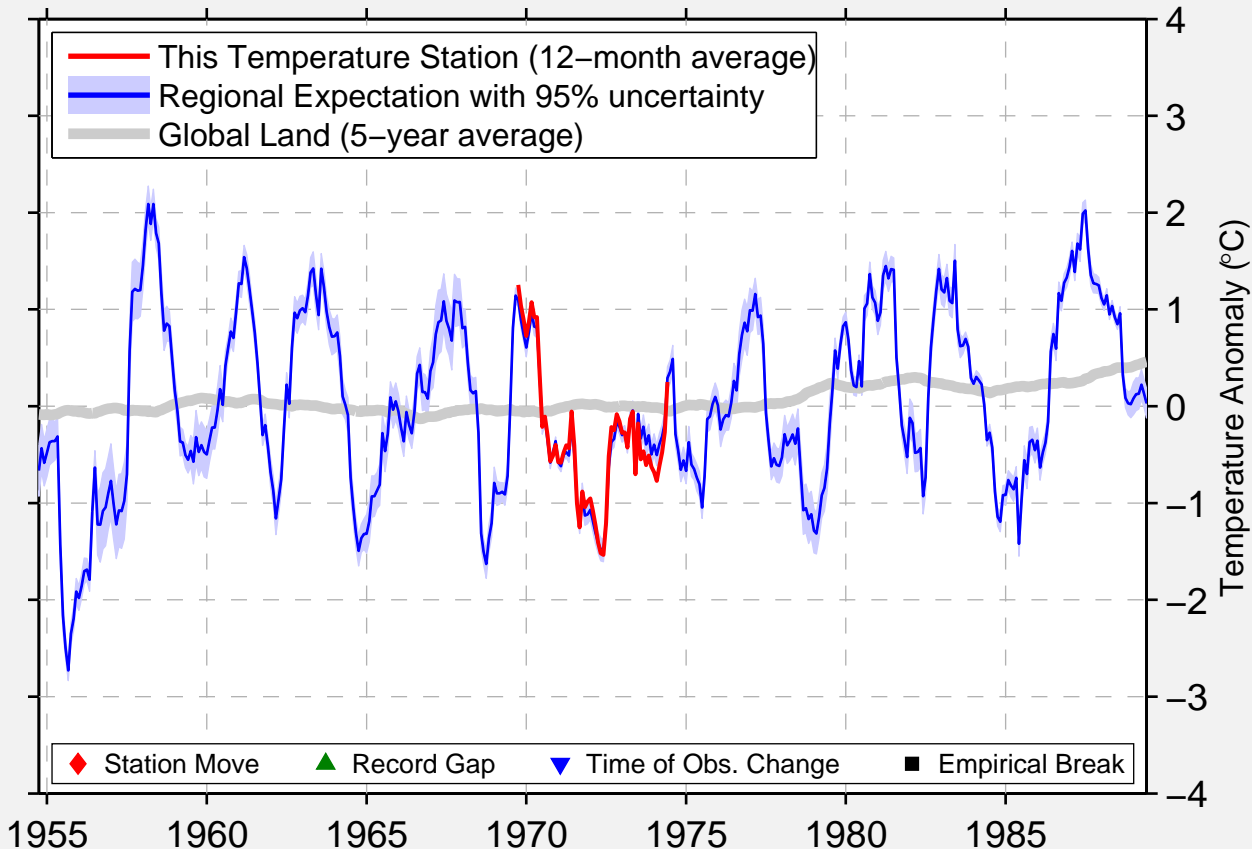

150 MILE HOUSE 7N

52.220 N, 122.000 W (Canada)

Data Quality Controlled and Aligned at Breakpoints

Berkeley Earth