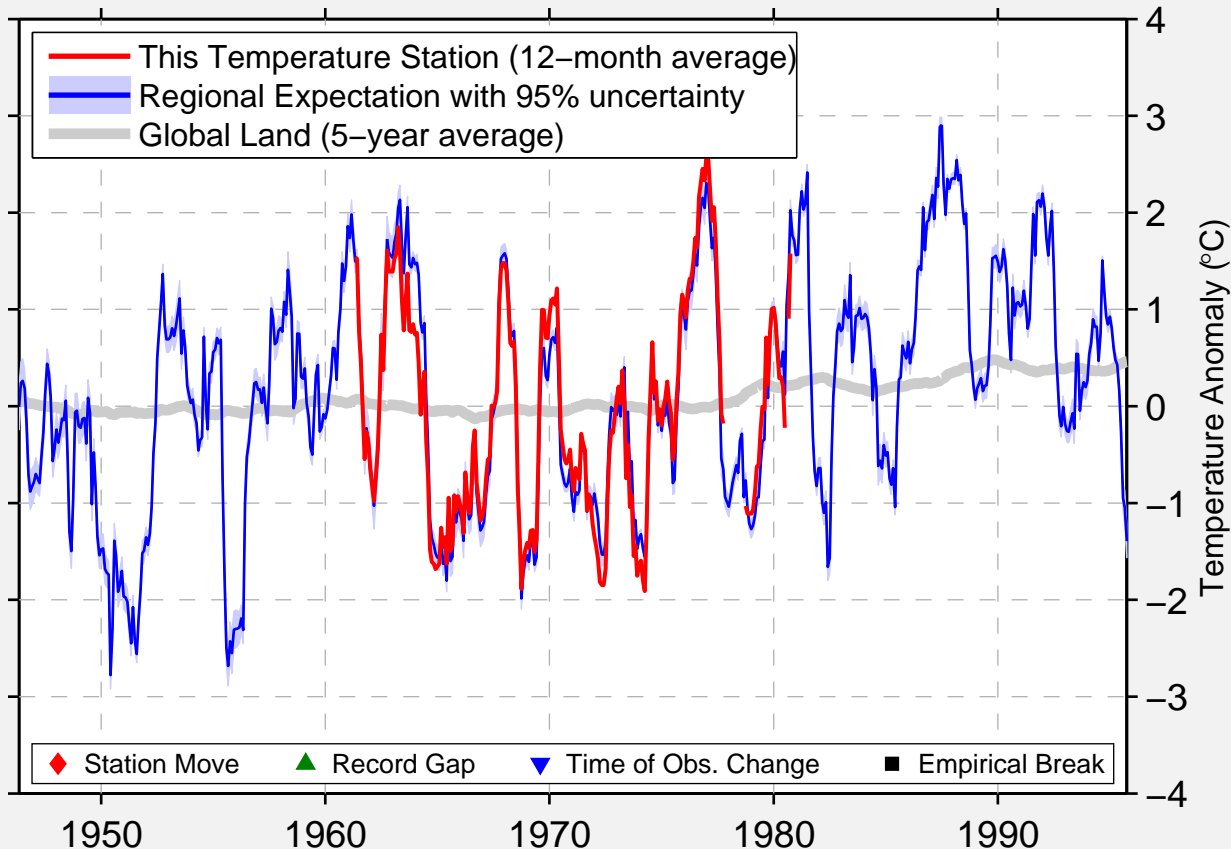

PINE LAKE

52.170 N, 113.500 W (Canada)

Data Quality Controlled and Aligned at Breakpoints

Berkeley Earth