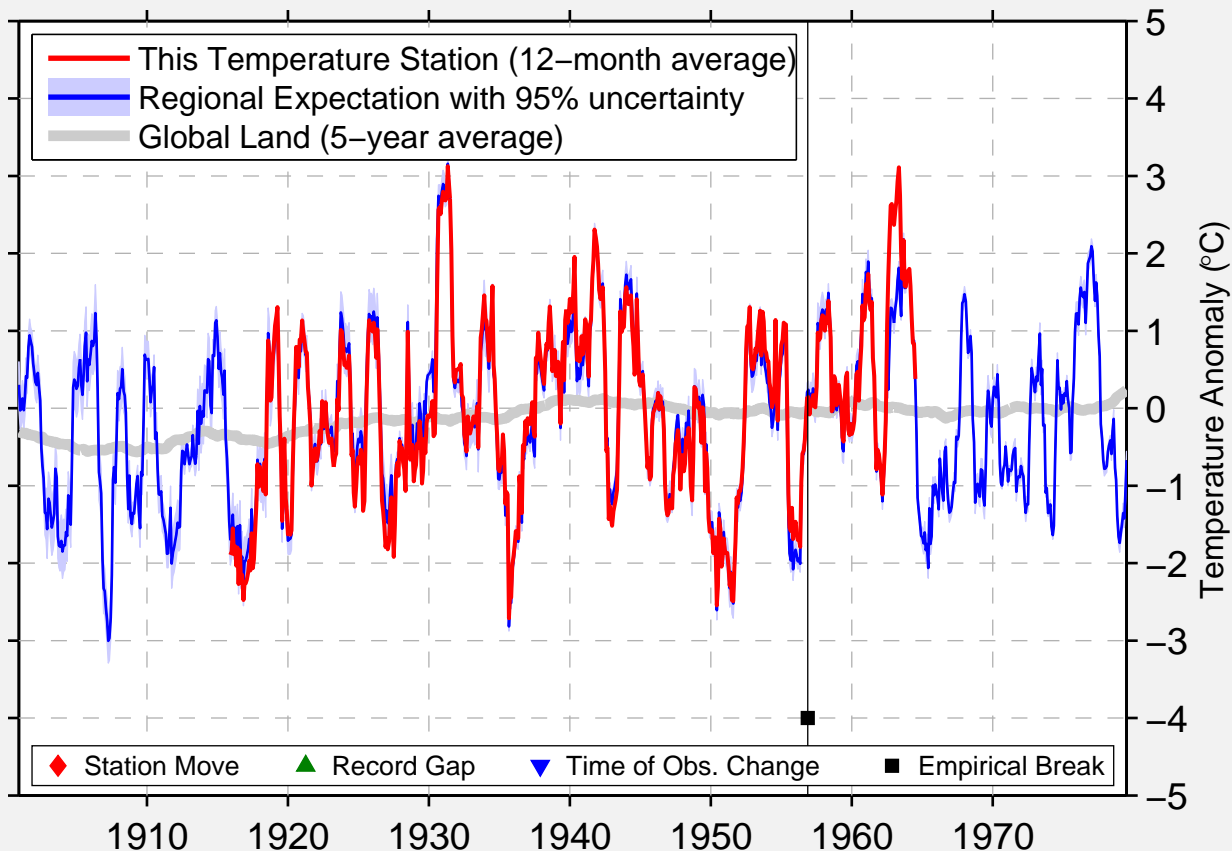

SASKATOON U OF S

52.130 N, 106.630 W (Canada)

Data Quality Controlled and Aligned at Breakpoints

Berkeley Earth