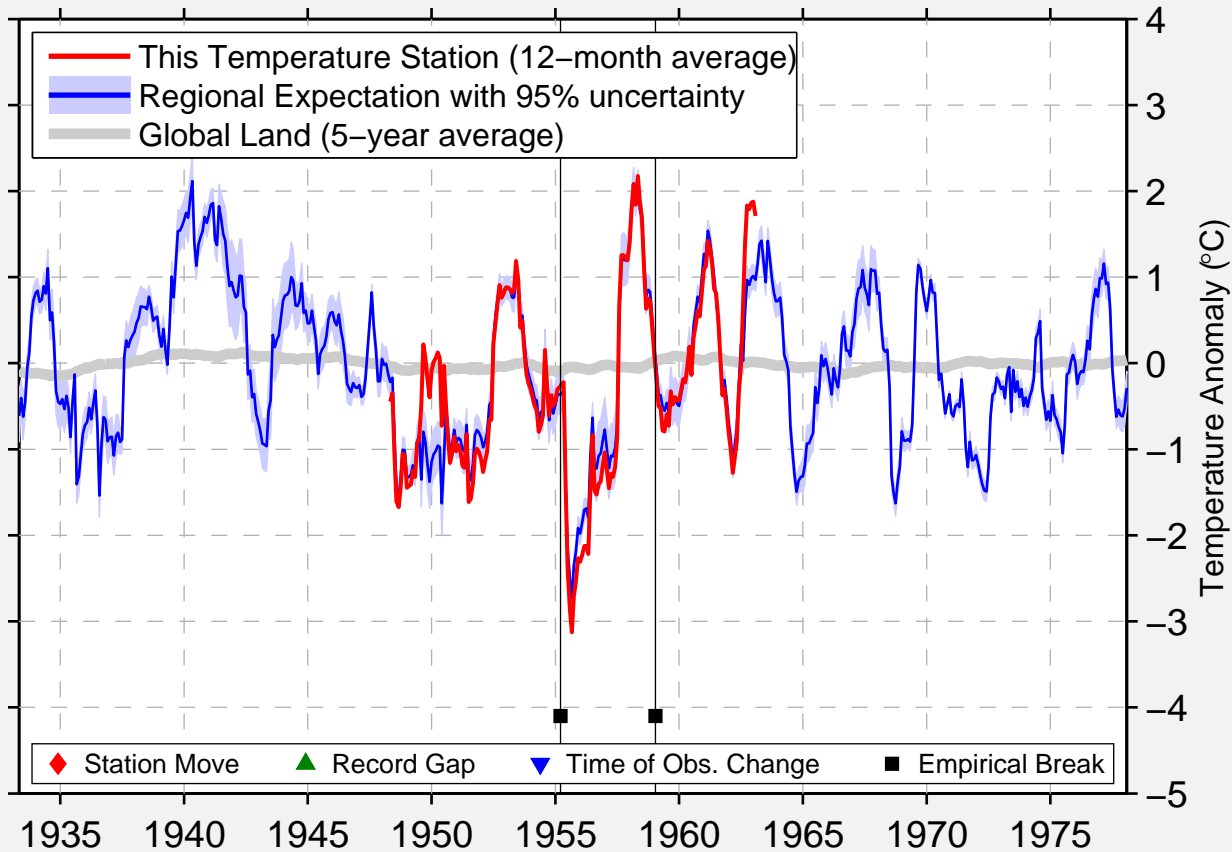

150 MILE HOUSE

52.120 N, 121.930 W (Canada)

Data Quality Controlled and Aligned at Breakpoints

Berkeley Earth