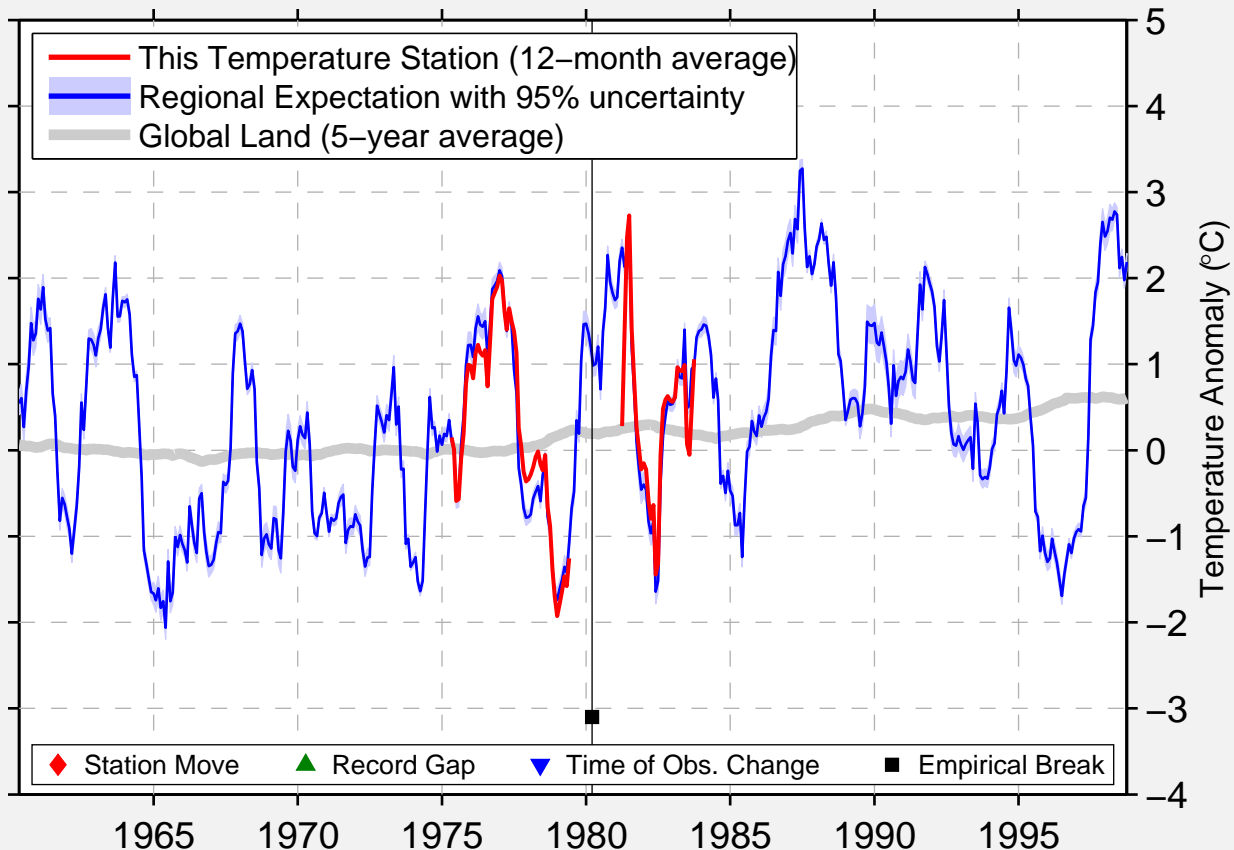

# SASKATOON CENTRAL AVE

52.100 N, 106.600 W (Canada)

Data Quality Controlled and Aligned at Breakpoints

Berkeley Earth