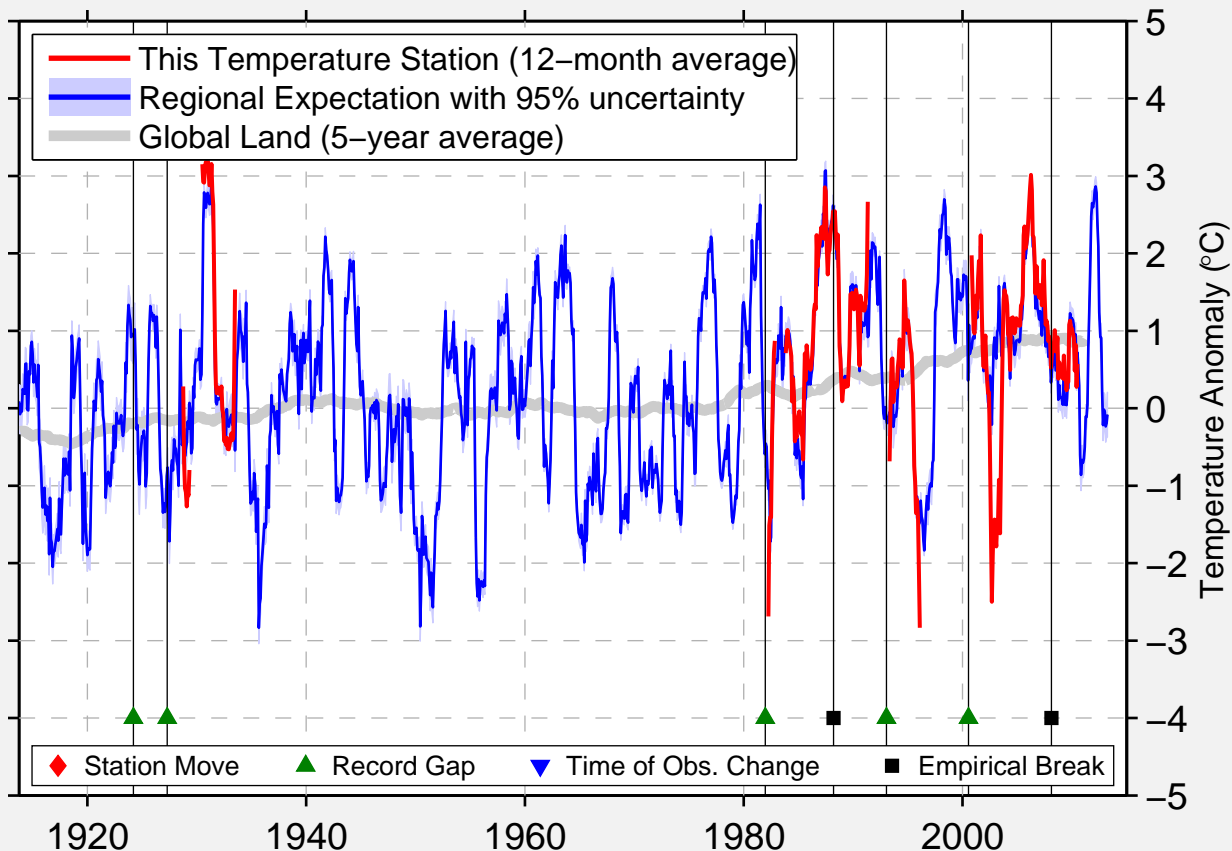

CORONATION (AUT)

52.086 N, 111.456 W (Canada)

Data Quality Controlled and Aligned at Breakpoints

Berkeley Earth