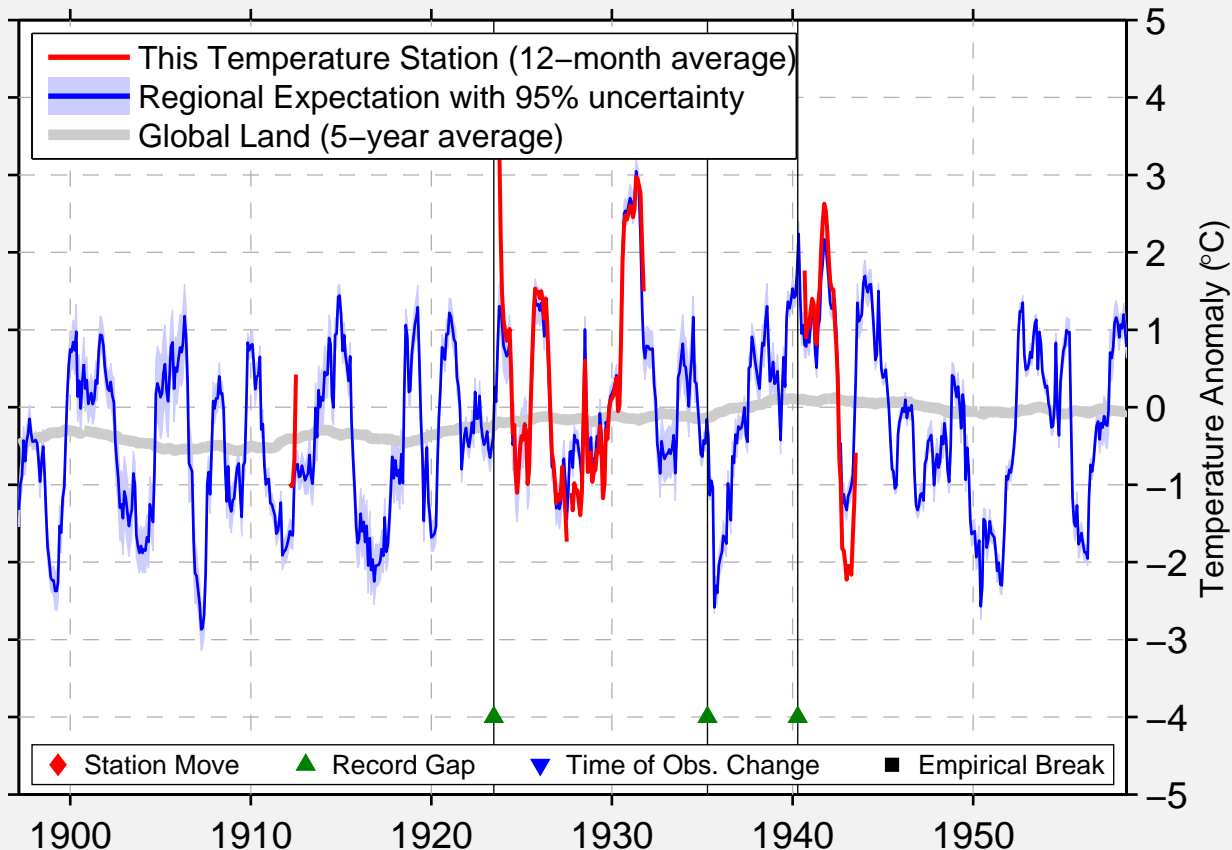

QUILL LAKE

52.070 N, 104.230 W (Canada)

Data Quality Controlled and Aligned at Breakpoints

Berkeley Earth