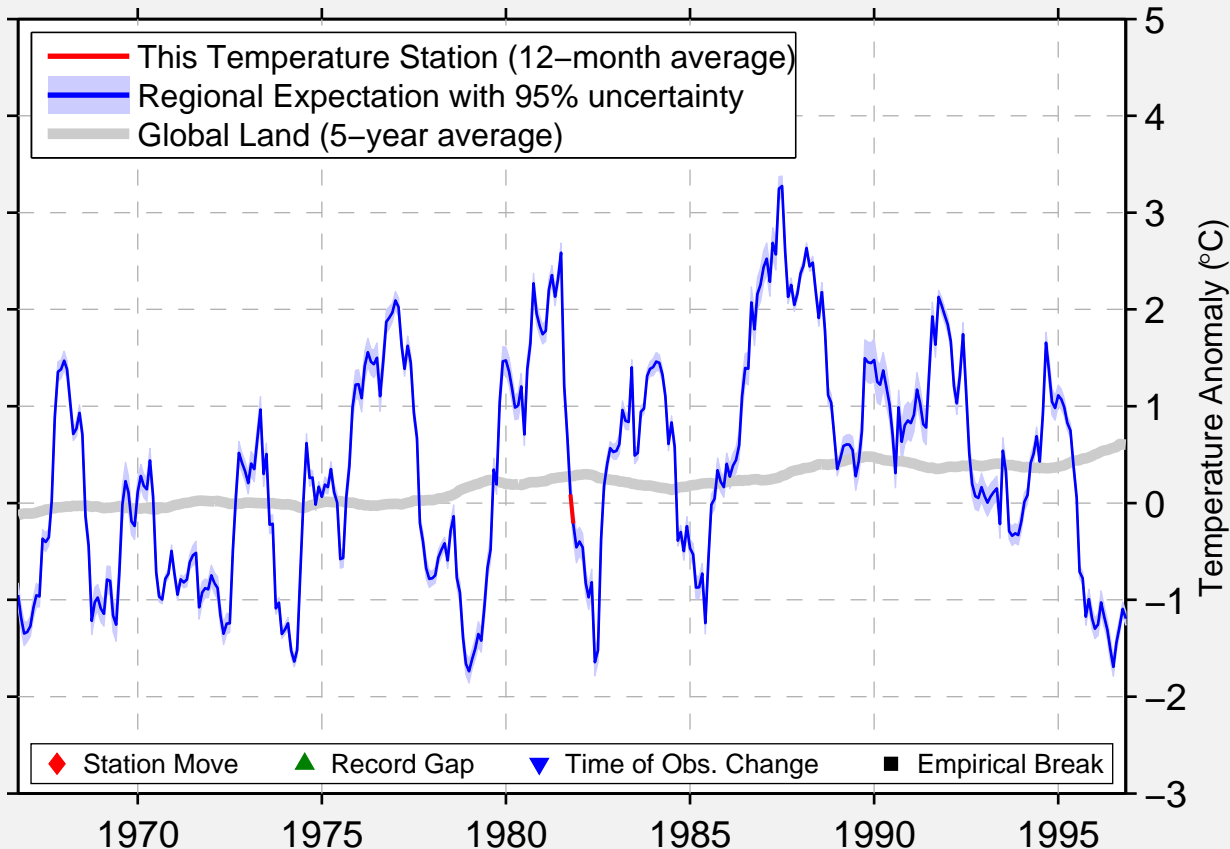

GRASSWOOD

52.070 N, 106.630 W (Canada)

Data Quality Controlled and Aligned at Breakpoints

Berkeley Earth