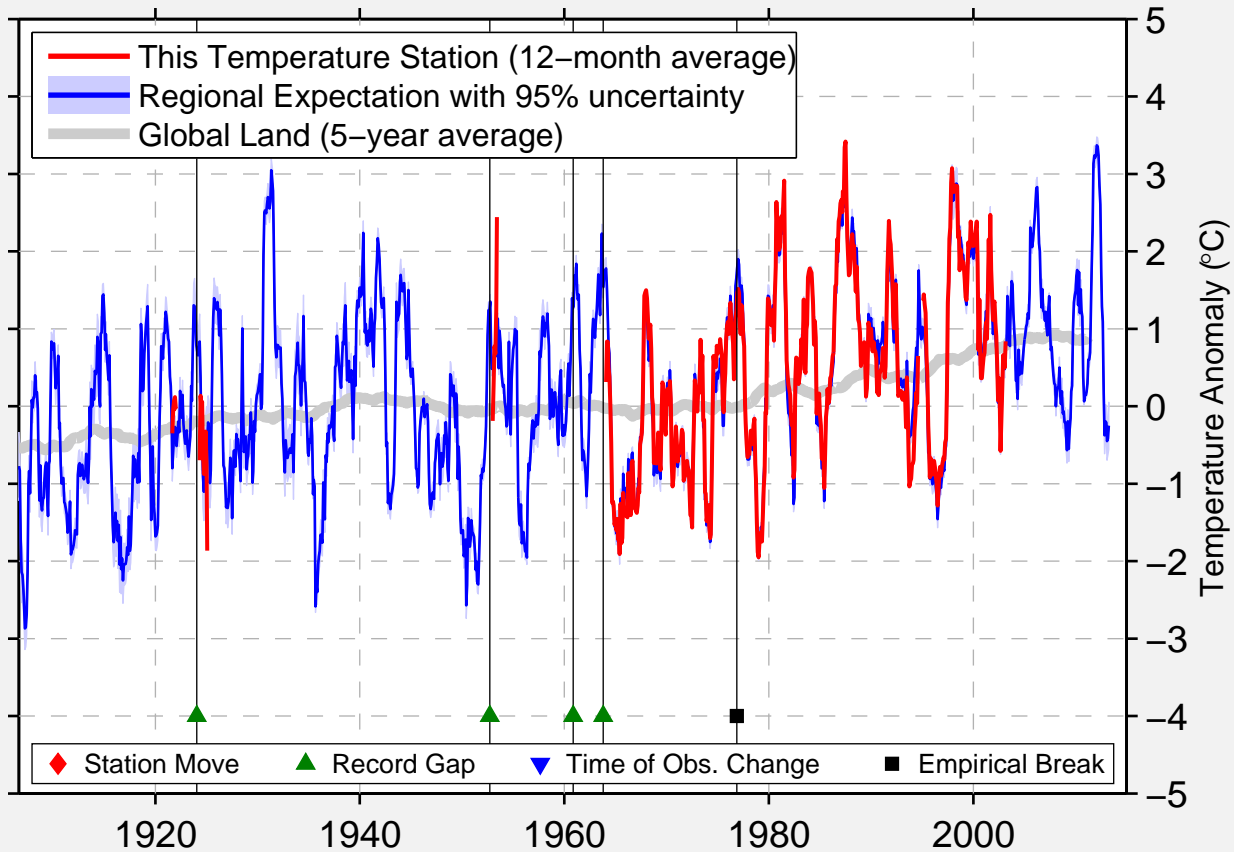

PASWEGIN,SA

51.980 N, 103.920 W (Canada)

Data Quality Controlled and Aligned at Breakpoints

Berkeley Earth