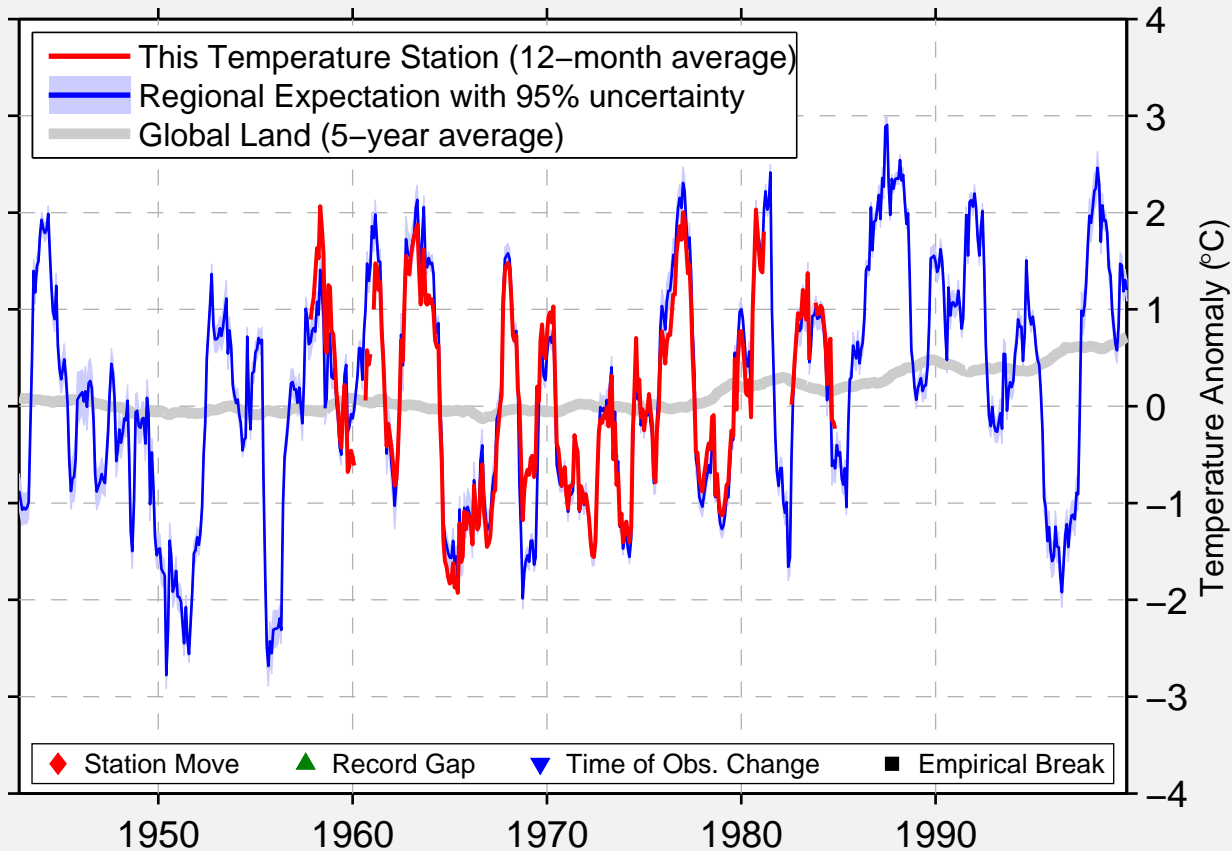

BOWDEN

51.980 N, 114.020 W (Canada)

Data Quality Controlled and Aligned at Breakpoints

Berkeley Earth