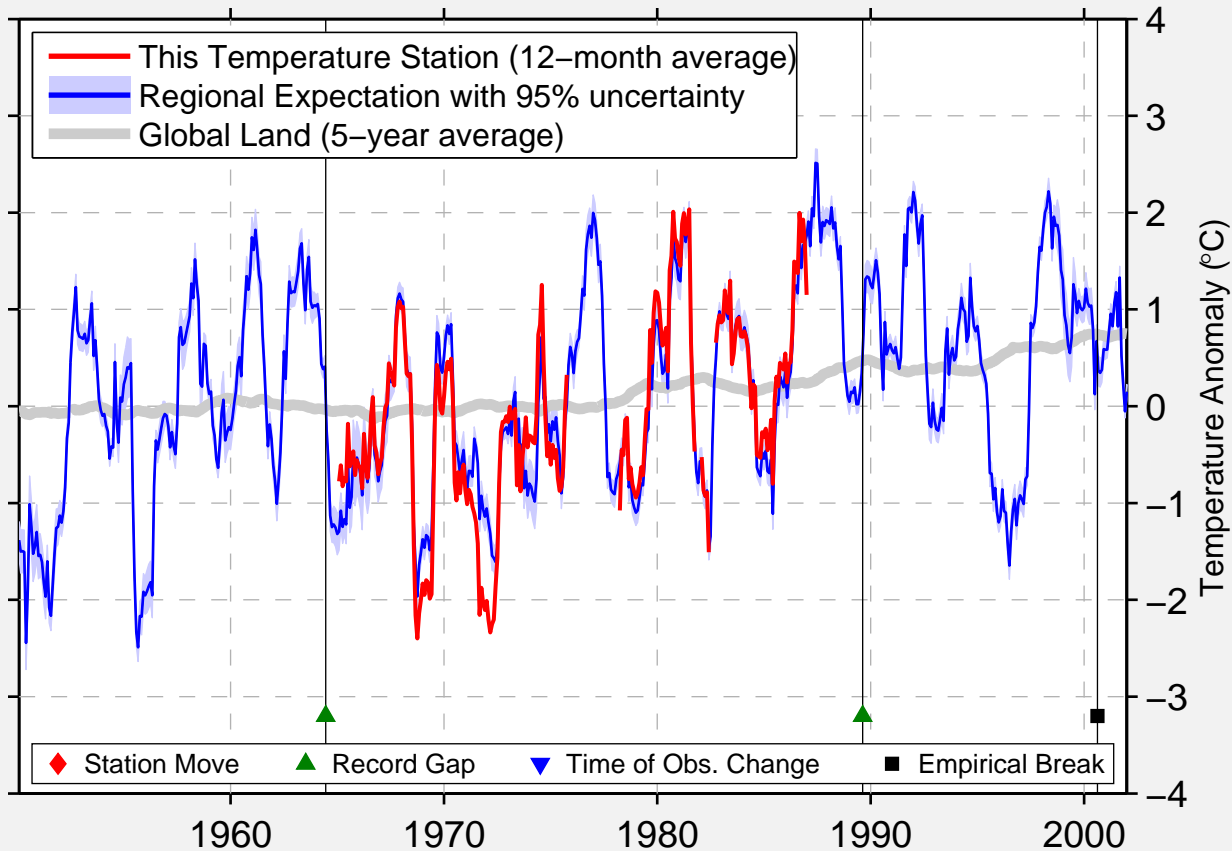

CLEARWATER

51.980 N, 115.250 W (Canada)

Data Quality Controlled and Aligned at Breakpoints

Berkeley Earth