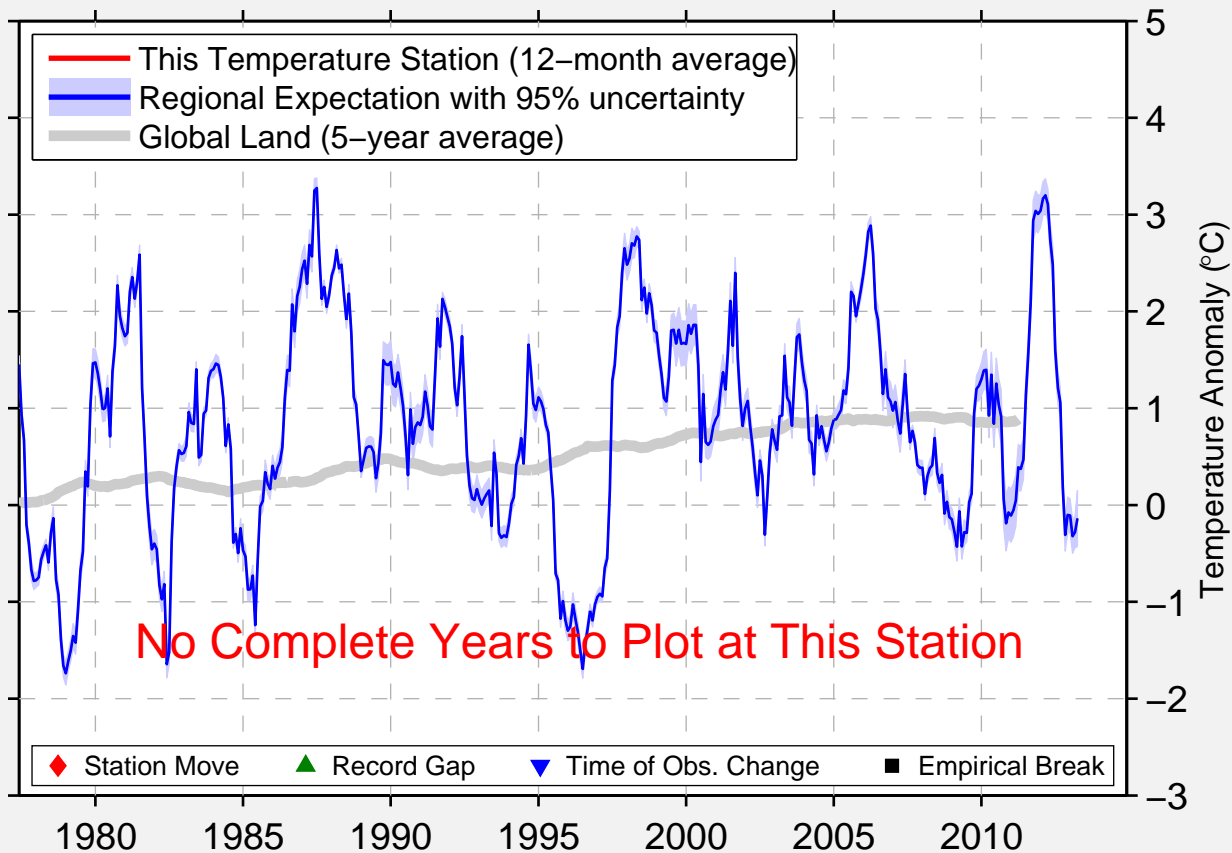

# BEAVER CREEK

51.970 N, 106.700 W (Canada)

**No Complete Years to Plot at This Station**

◆ Station Move    ▲ Record Gap    ▼ Time of Obs. Change    ■ Empirical Break